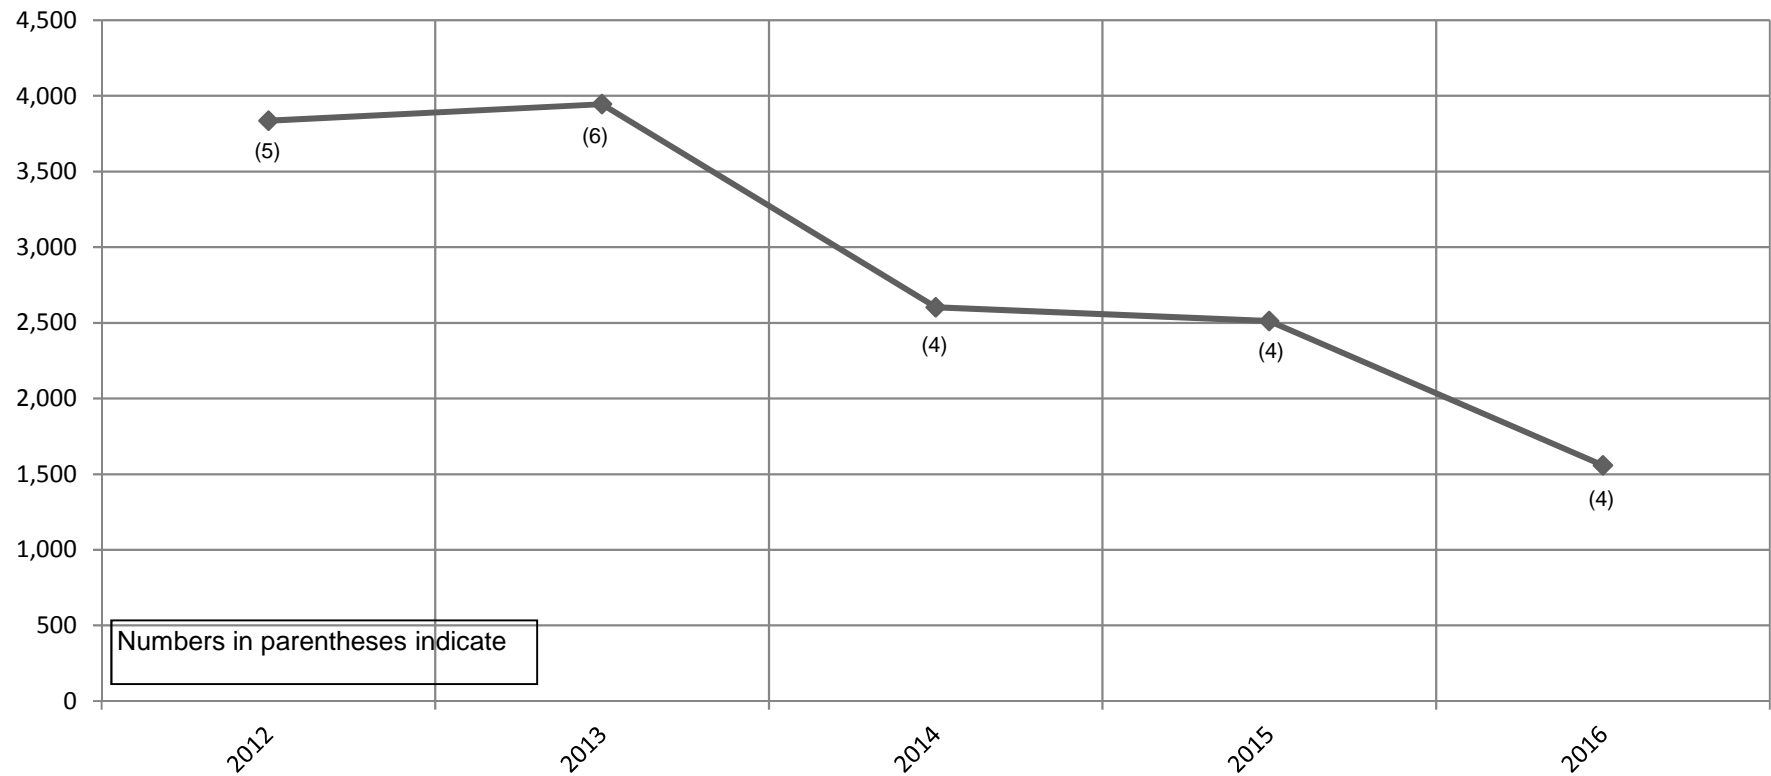

2016 = 6,826

**Religious Dramas
Average Nightly Attendance
2012-2016
(Theatres With Paid Admission)
Chart 2A**

Numbers in parentheses indicate

Institute of Outdoor Theatre, East Carolina University
109 Erwin Building, Greenville, NC 27858-4353
Phone: (252) 328-1328 Fax: (252) 328-0968
Email: outdoor@ecu.edu - <http://www.outdoor-theatre.org>

2016 = 1,558

**Religious Dramas
Average Nightly Attendance
2012-2016
(Theatres With Free Admission)
Chart 2B**

Numbers in parentheses indicate number of companies reporting.

Note: Each theatre's average attendance was calculated and then added together.