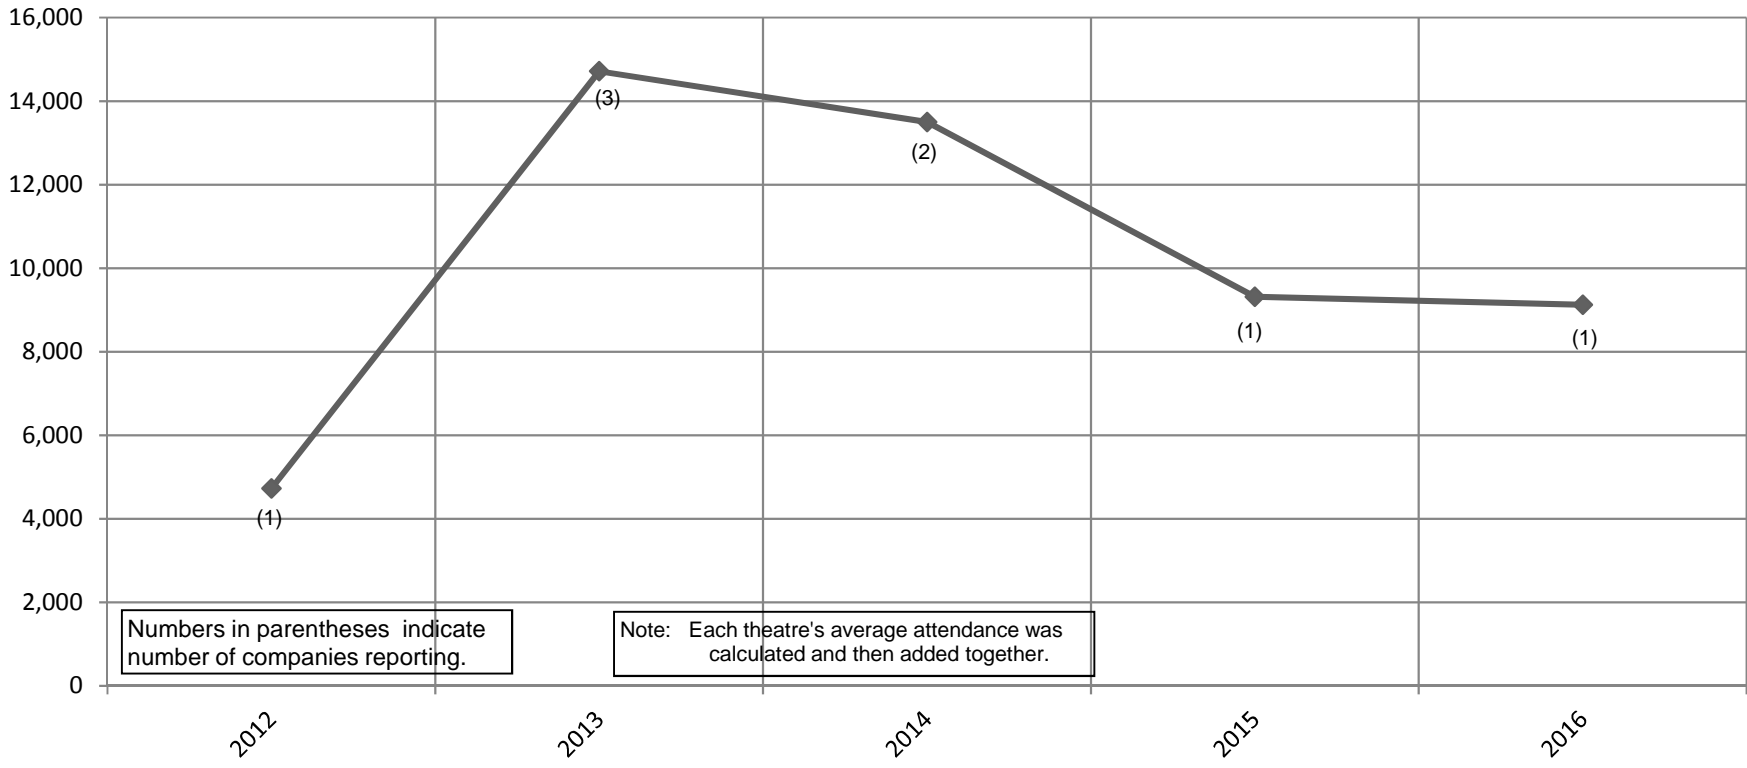

2016 = 6,826

**Religious Dramas
Average Nightly Attendance
2012-2016
(Theatres With Paid Admission)
Chart 2A**

Numbers in parentheses indicate

Institute of Outdoor Theatre, East Carolina University
109 Erwin Building, Greenville, NC 27858-4353
Phone: (252) 328-1328 Fax: (252) 328-0968
Email: outdoor@ecu.edu - <http://www.outdoor-theatre.org>

2016 = 1,558

**Religious Dramas
Average Nightly Attendance
2012-2016
(Theatres With Free Admission)
Chart 2B**

Numbers in parentheses indicate number of companies reporting.

Note: Each theatre's average attendance was calculated and then added together.