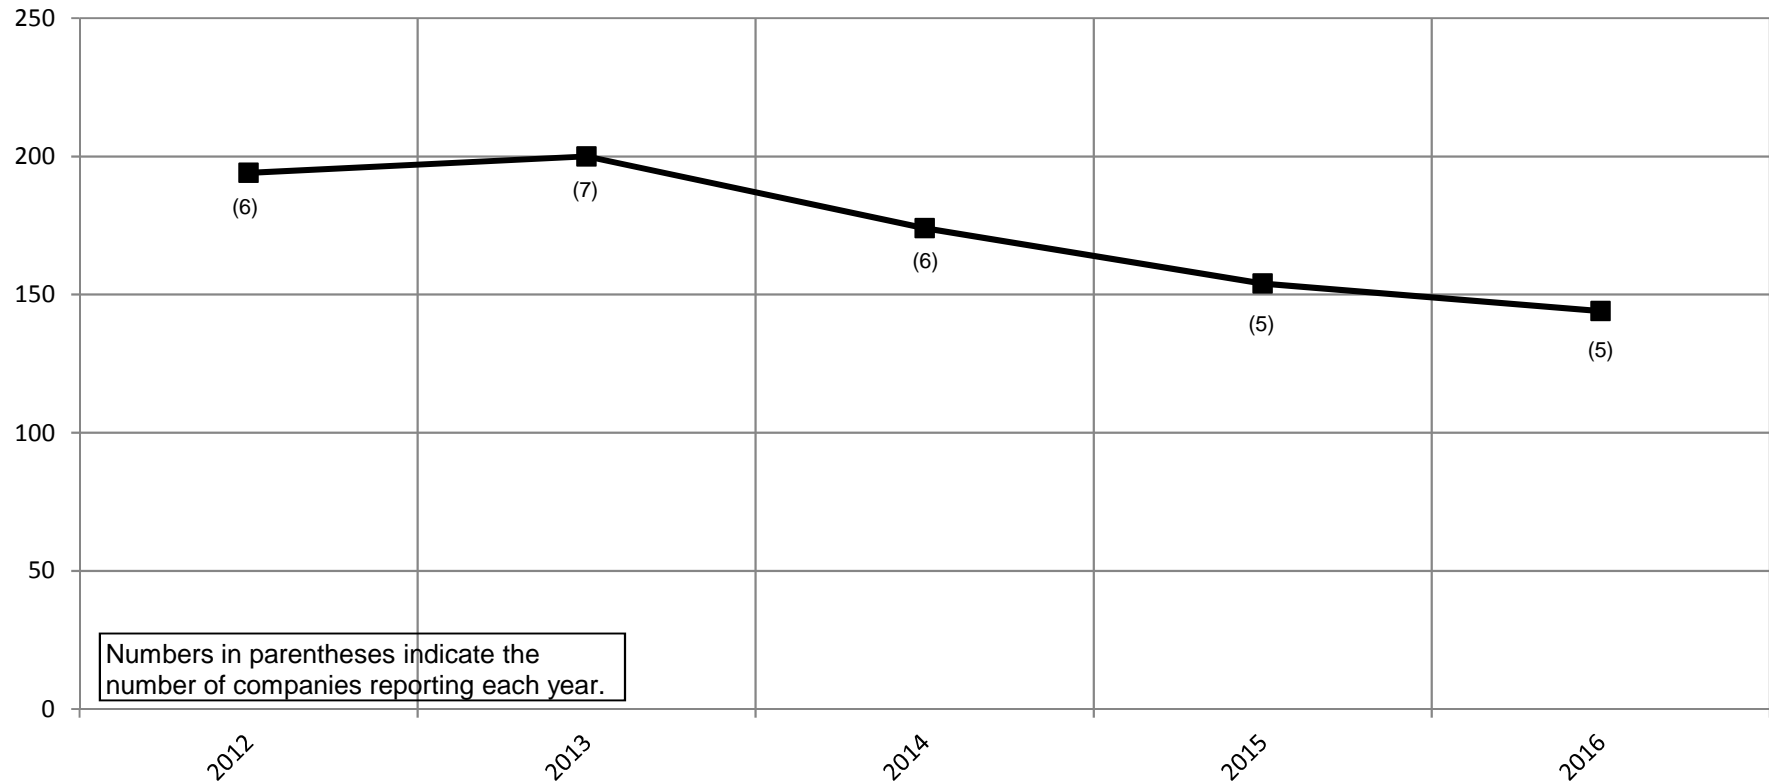

Religious Dramas Number of Completed Performances 2012-2016 (Theatres with Paid and Free Admission) Chart 3

Numbers in parentheses indicate the number of companies reporting each year.

Institute of Outdoor Theatre, East Carolina University
109 Erwin Building, Greenville, NC 27858-4353
Phone: (252) 328-1328 Fax: (252) 328-0968
Email: outdoor@ecu.edu - <http://www.outdoor-theatre.org>

2016 = 130