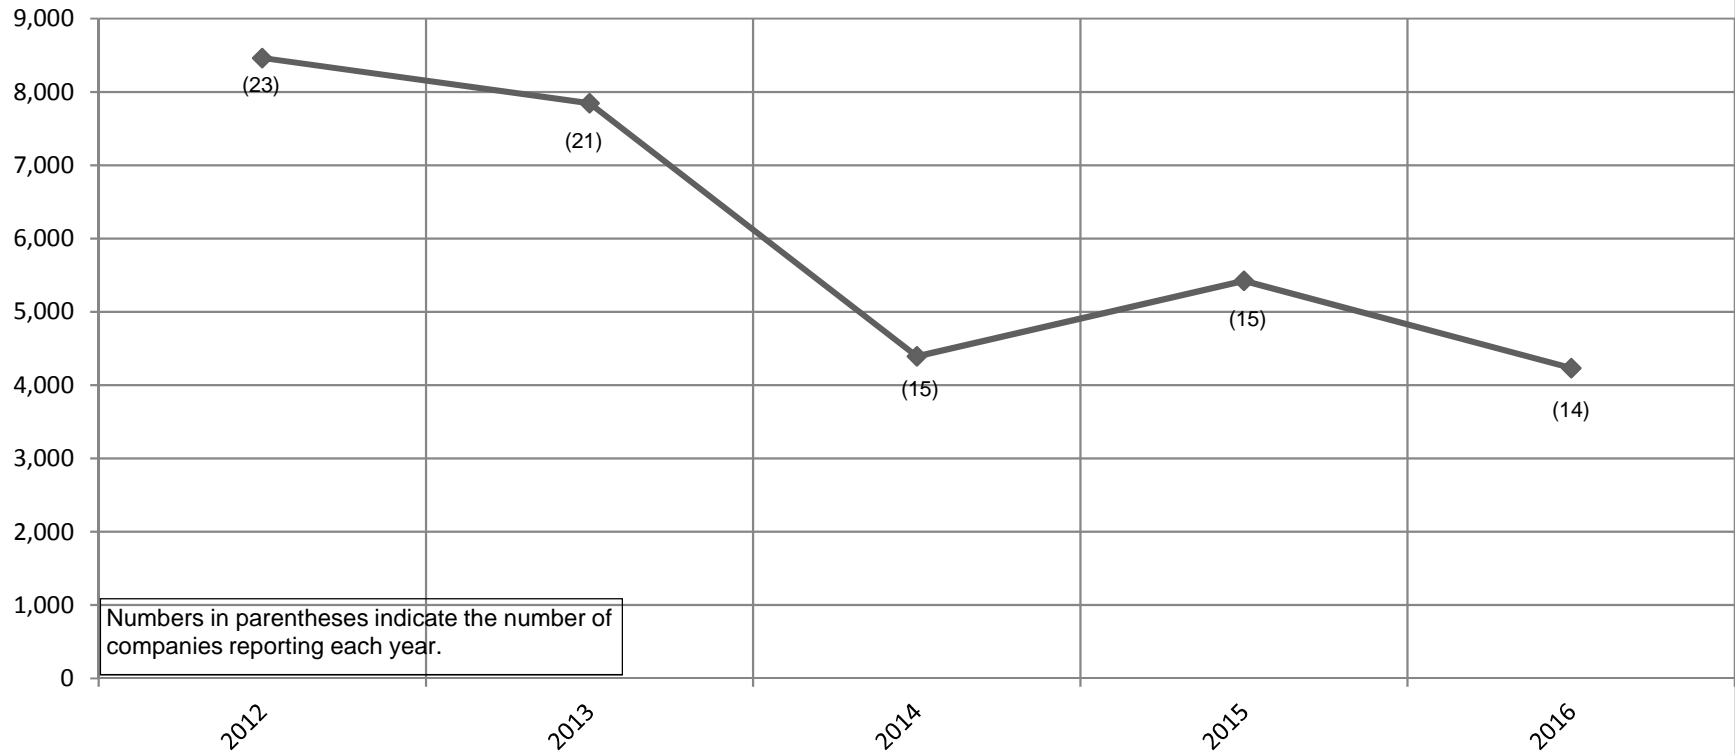

2016 = 24,471

Historical Dramas Total Average Nightly Paid Attendance 2012 - 2016 Chart 2

Institute of Outdoor Theatre, East Carolina University
109 Erwin Building, Greenville, NC 27858-4353
Phone: (252) 328-5363 Fax: (252) 328-0968
Email: outdoor@ecu.edu - <http://www.outdoor-theatre.org>