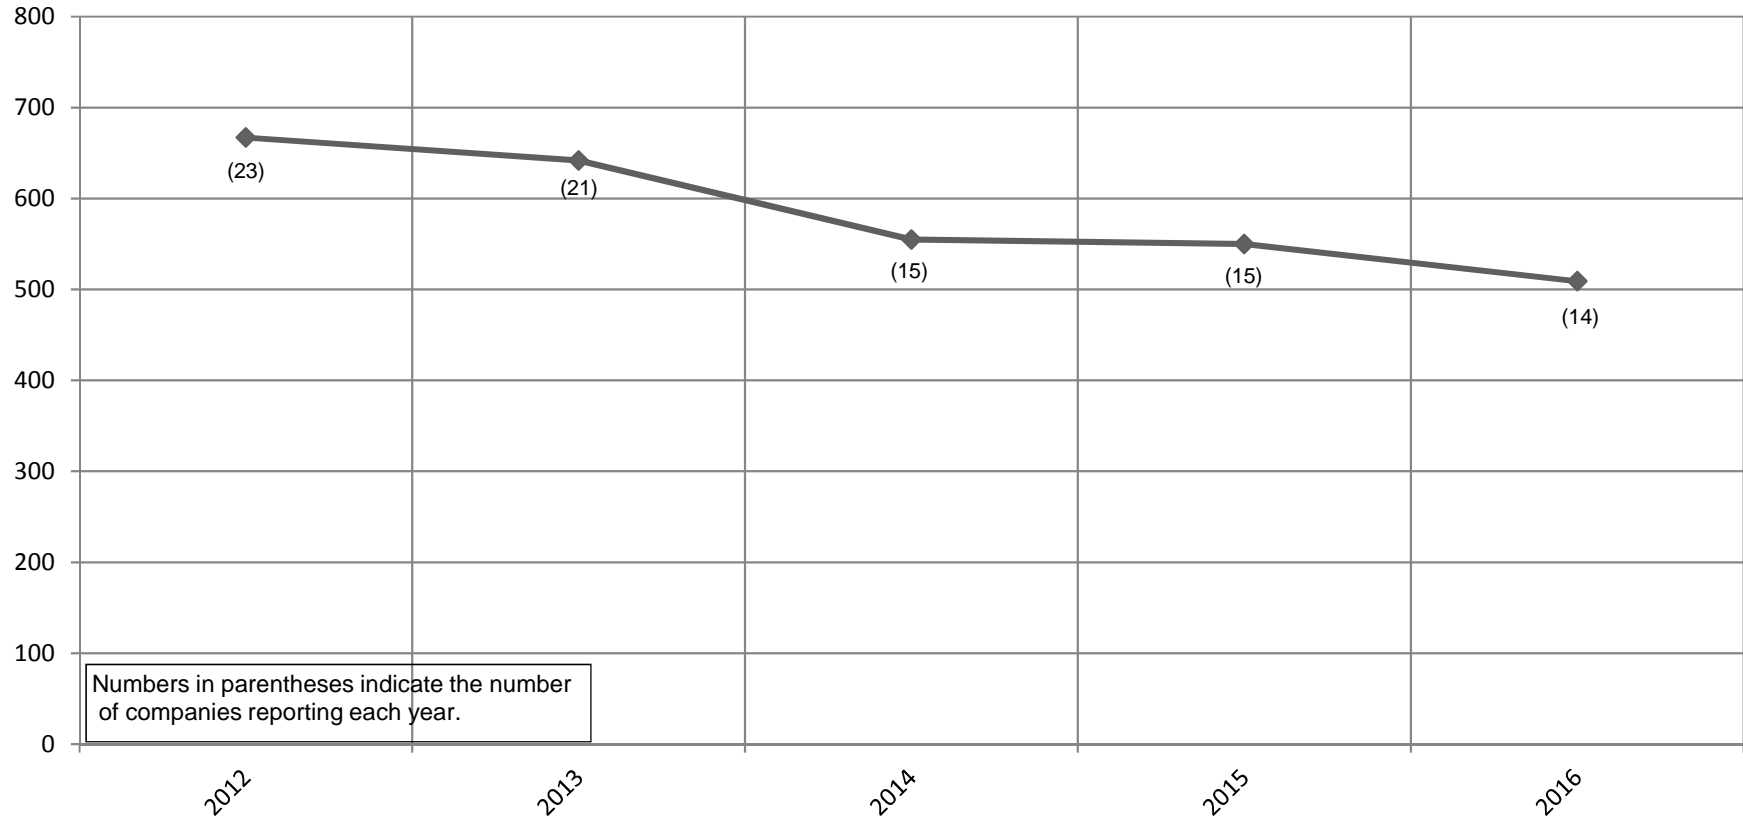

Historical Dramas Completed Performances 2012-2016 Chart 3

Institute of Outdoor Theatre, East Carolina University
109 Erwin Building, Greenville, NC 27858-4353
Phone: (252) 328-5363 Fax: (252) 328-0968
Email: outdoor@ecu.edu - <http://www.outdoor-theatre.org>

2016 = 509