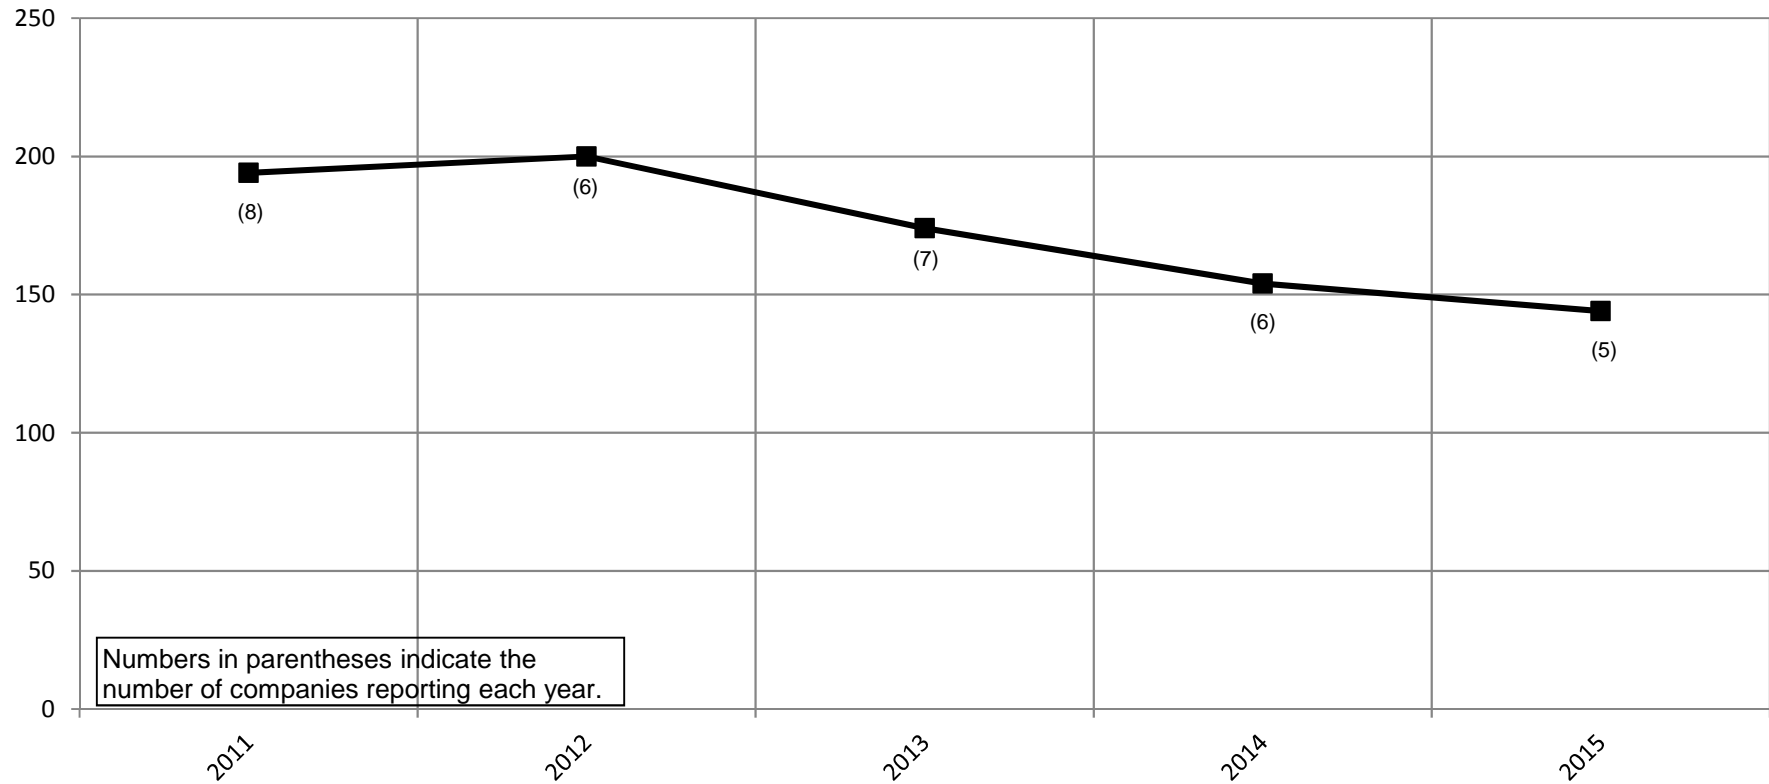

Religious Dramas Number of Completed Performances 2011-2015 (Theatres with Paid and Free Admission) Chart 3

Institute of Outdoor Theatre, East Carolina University
109 Erwin Building, Greenville, NC 27858-4353
Phone: (252) 328-1328 Fax: (252) 328-0968
Email: outdoor@ecu.edu - <http://www.outdoor-theatre.org>

2015 = 133