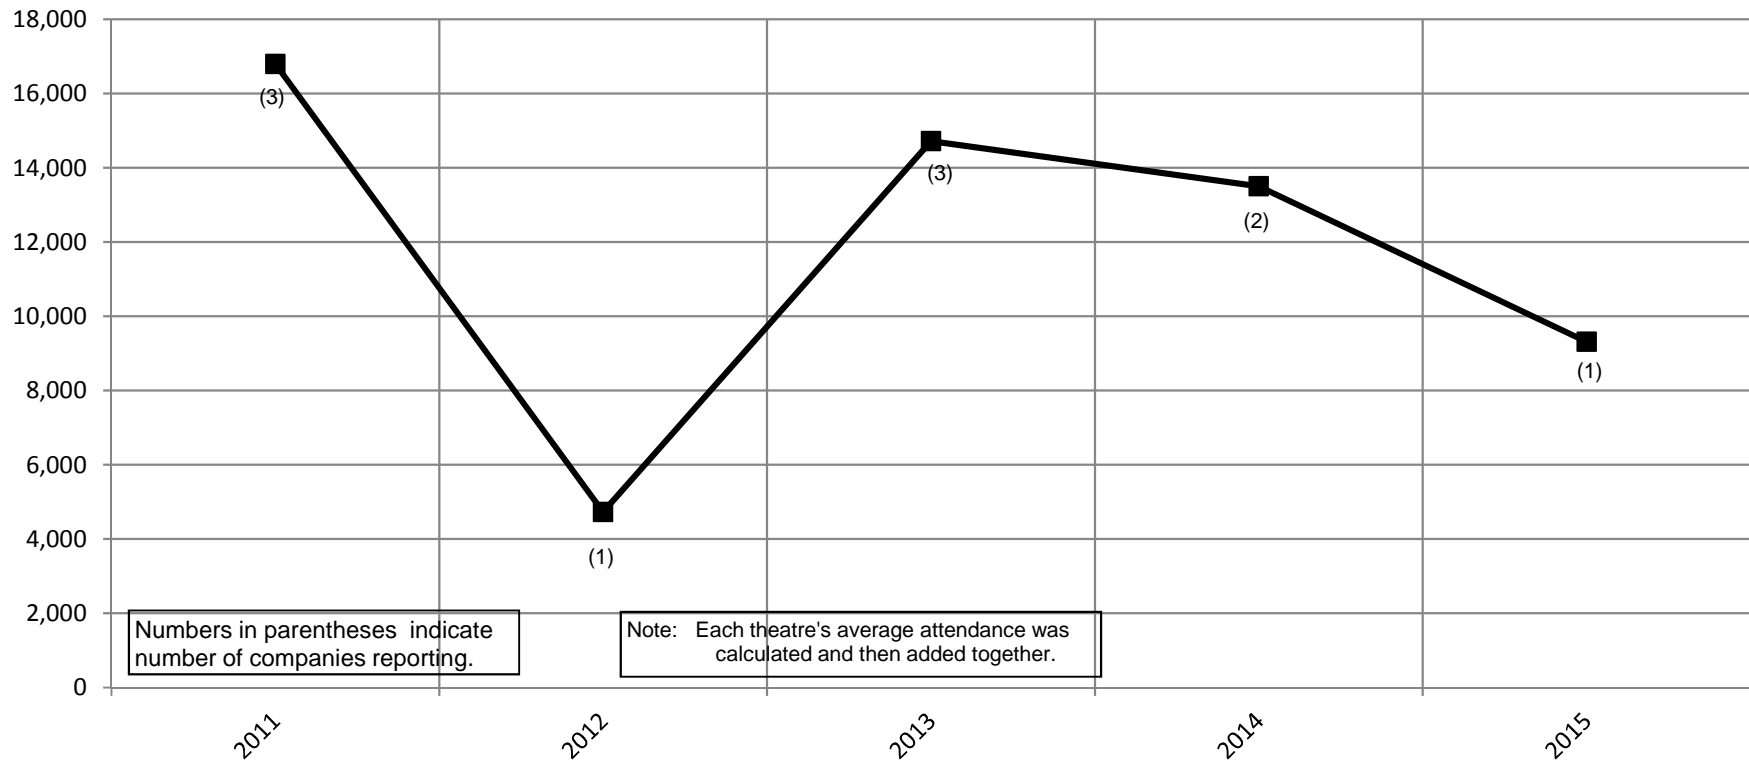

Religious Dramas Average Nightly Attendance 2011-2015 (Theatres With Free Admission) Chart 2B

Institute of Outdoor Theatre, East Carolina University
109 Erwin Building, Greenville, NC 27858-4353
Phone: (252) 328-1328 Fax: (252) 328-0968
Email: outdoor@ecu.edu - <http://www.outdoor-theatre.org>

2015= 9,314