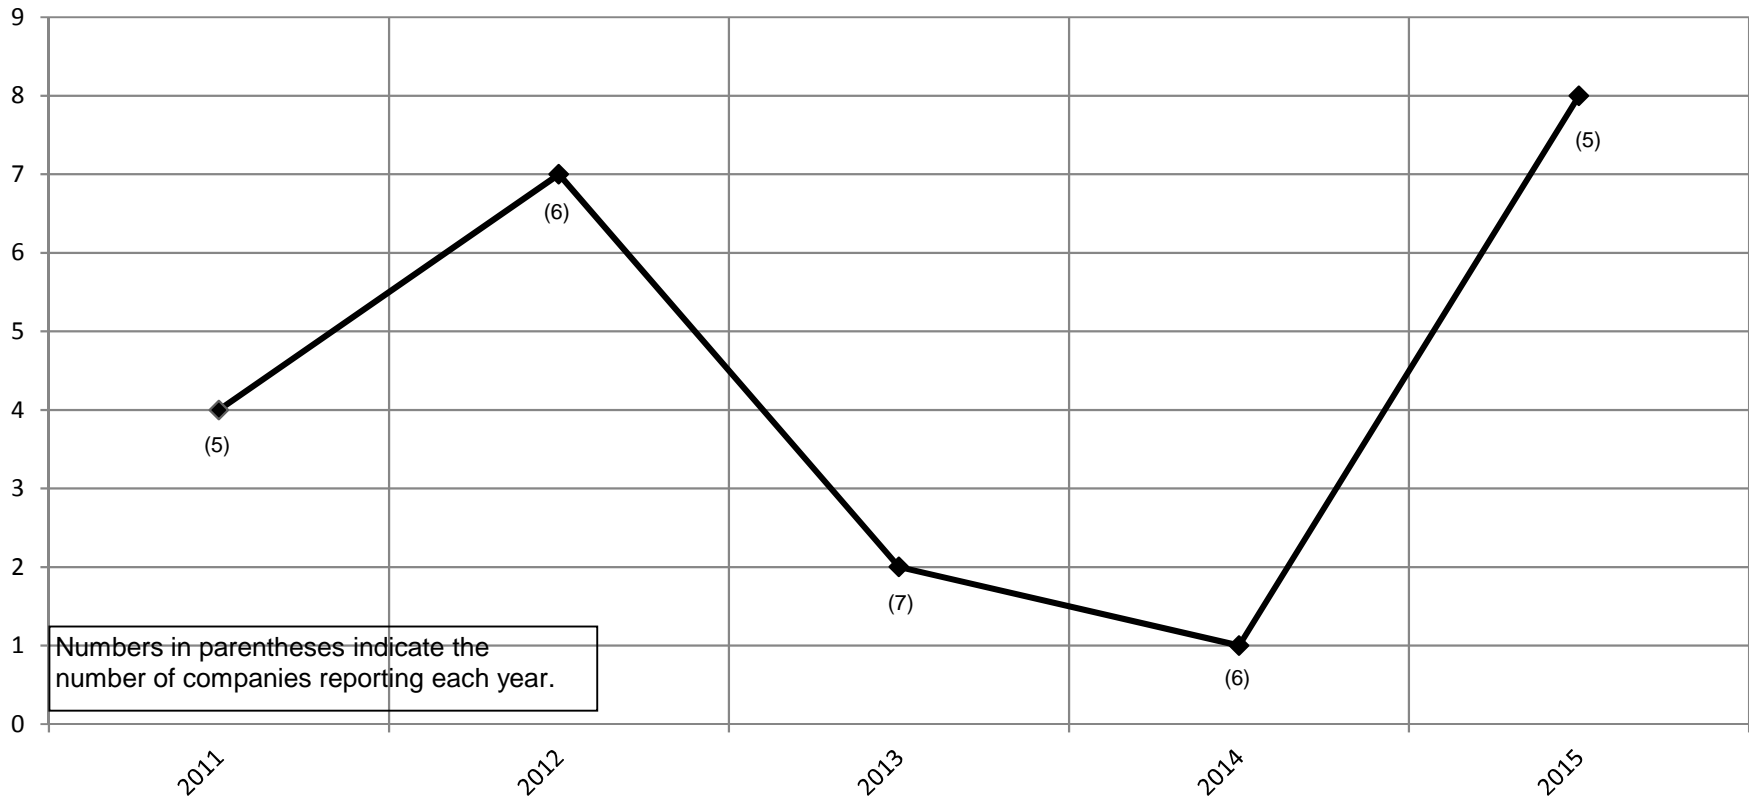

Religious Dramas Cancellations 2011-2015

(Theatres With Paid and Free Admission)
Chart 4

Numbers in parentheses indicate the number of companies reporting each year.

Institute of Outdoor Theatre, East Carolina University
109 Erwin Building, Greenville, NC 27858-4353
Phone: (252) 328-1328 Fax: (252) 328-0968
Email: outdoor@ecu.edu - <http://www.outdoor-theatre.org>

2015 = 8