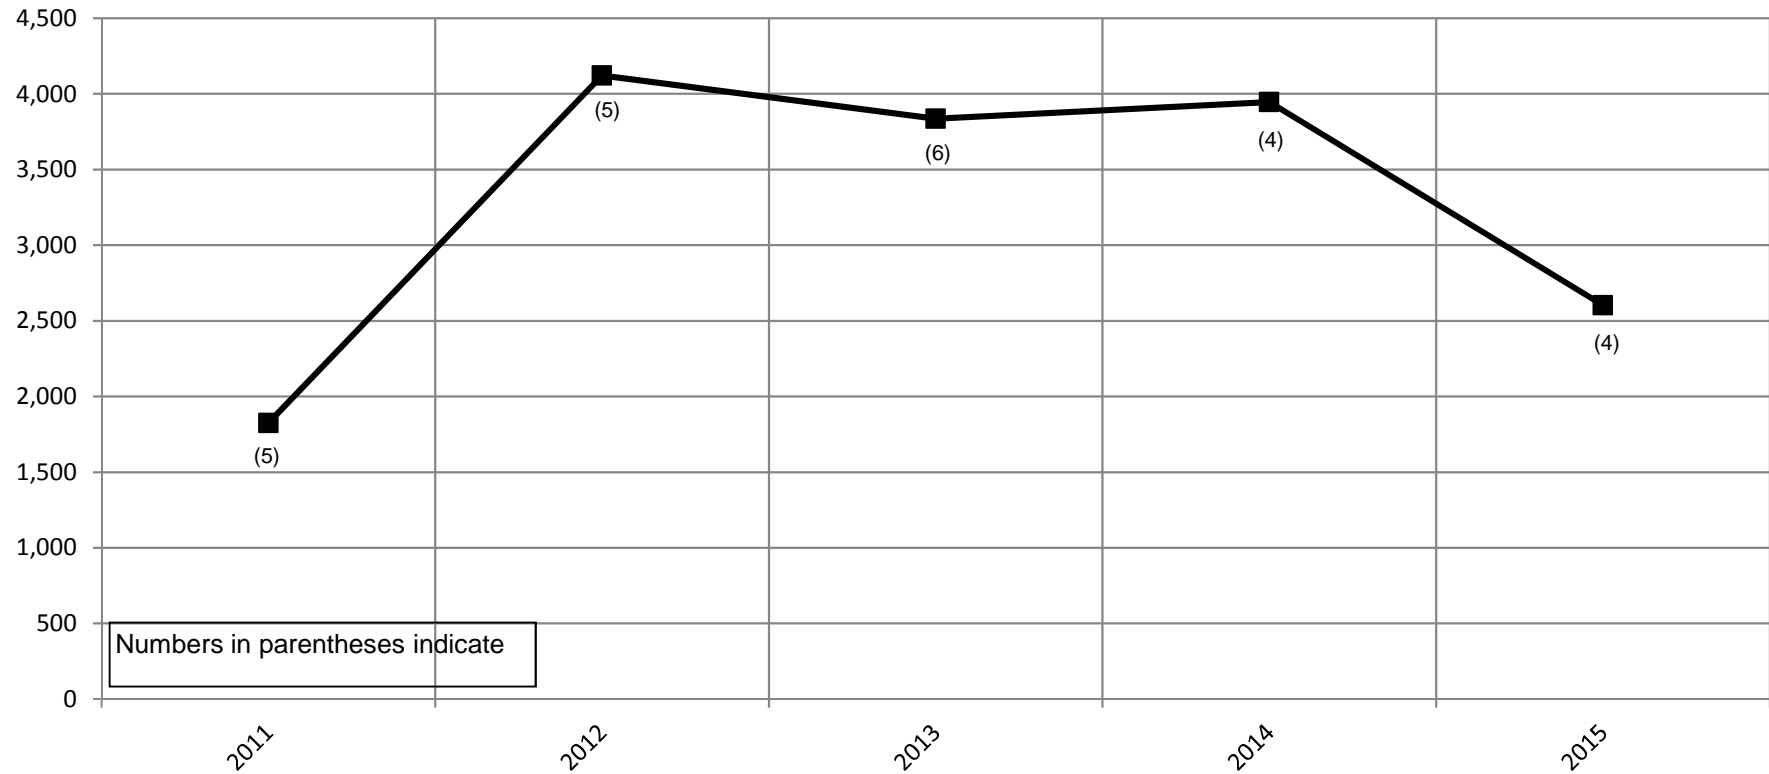

2015 = 6,511

Religious Dramas Average Nightly Attendance 2011-2015 (Theatres With Paid Admission) Chart 2A

Institute of Outdoor Theatre, East Carolina University
109 Erwin Building, Greenville, NC 27858-4353
Phone: (252) 328-1328 Fax: (252) 328-0968
Email: outdoor@ecu.edu - <http://www.outdoor-theatre.org>