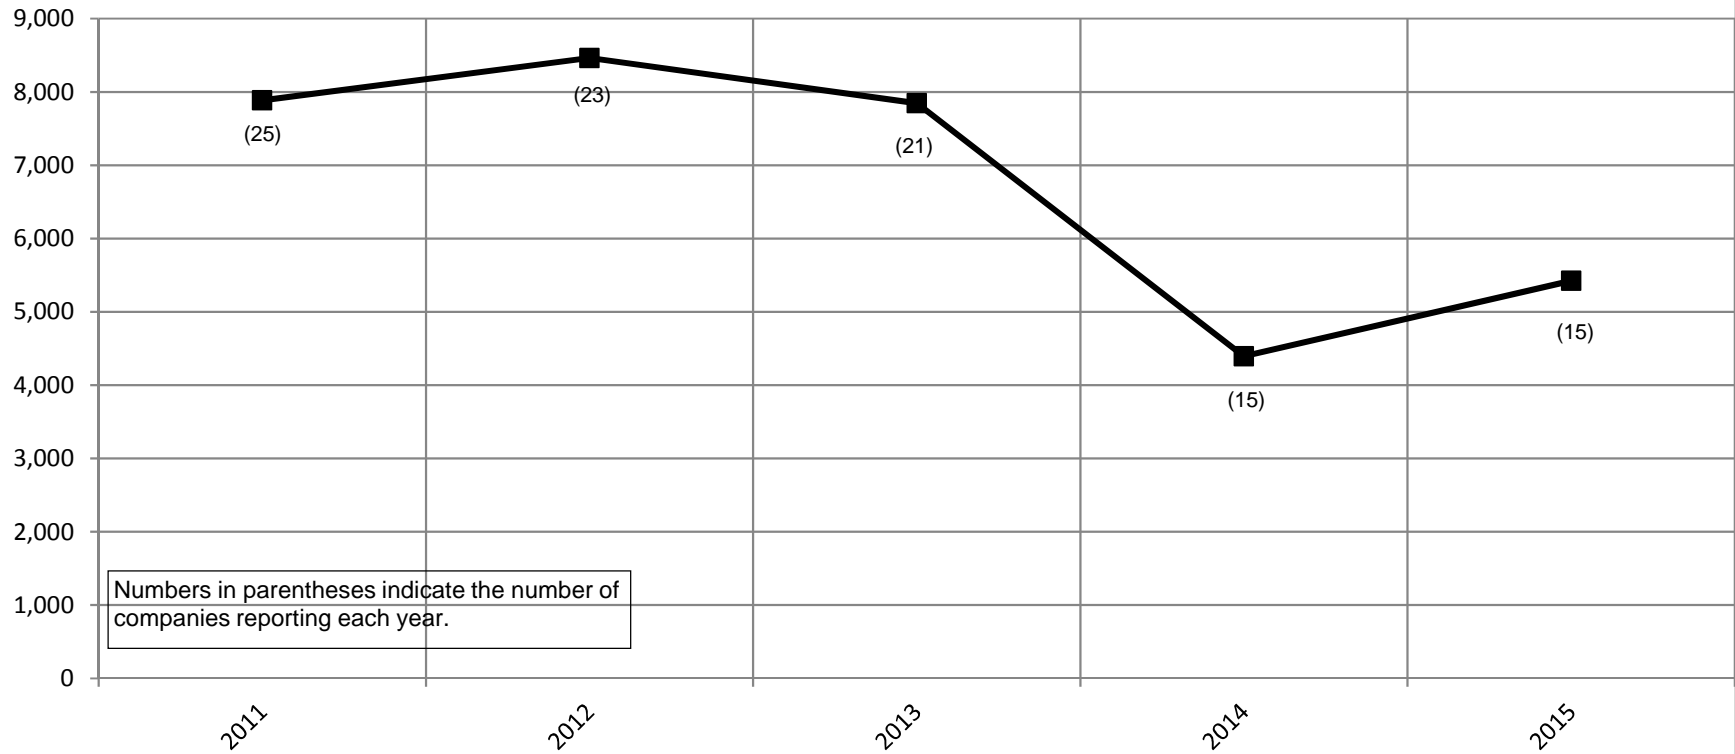

2015 = 21,383

Historical Dramas Total Average Nightly Paid Attendance 2011 - 2015 Chart 2

Institute of Outdoor Theatre, East Carolina University
109 Erwin Building, Greenville, NC 27858-4353
Phone: (252) 328-5363 Fax: (252) 328-0968
Email: outdoor@ecu.edu - <http://www.outdoor-theatre.org>