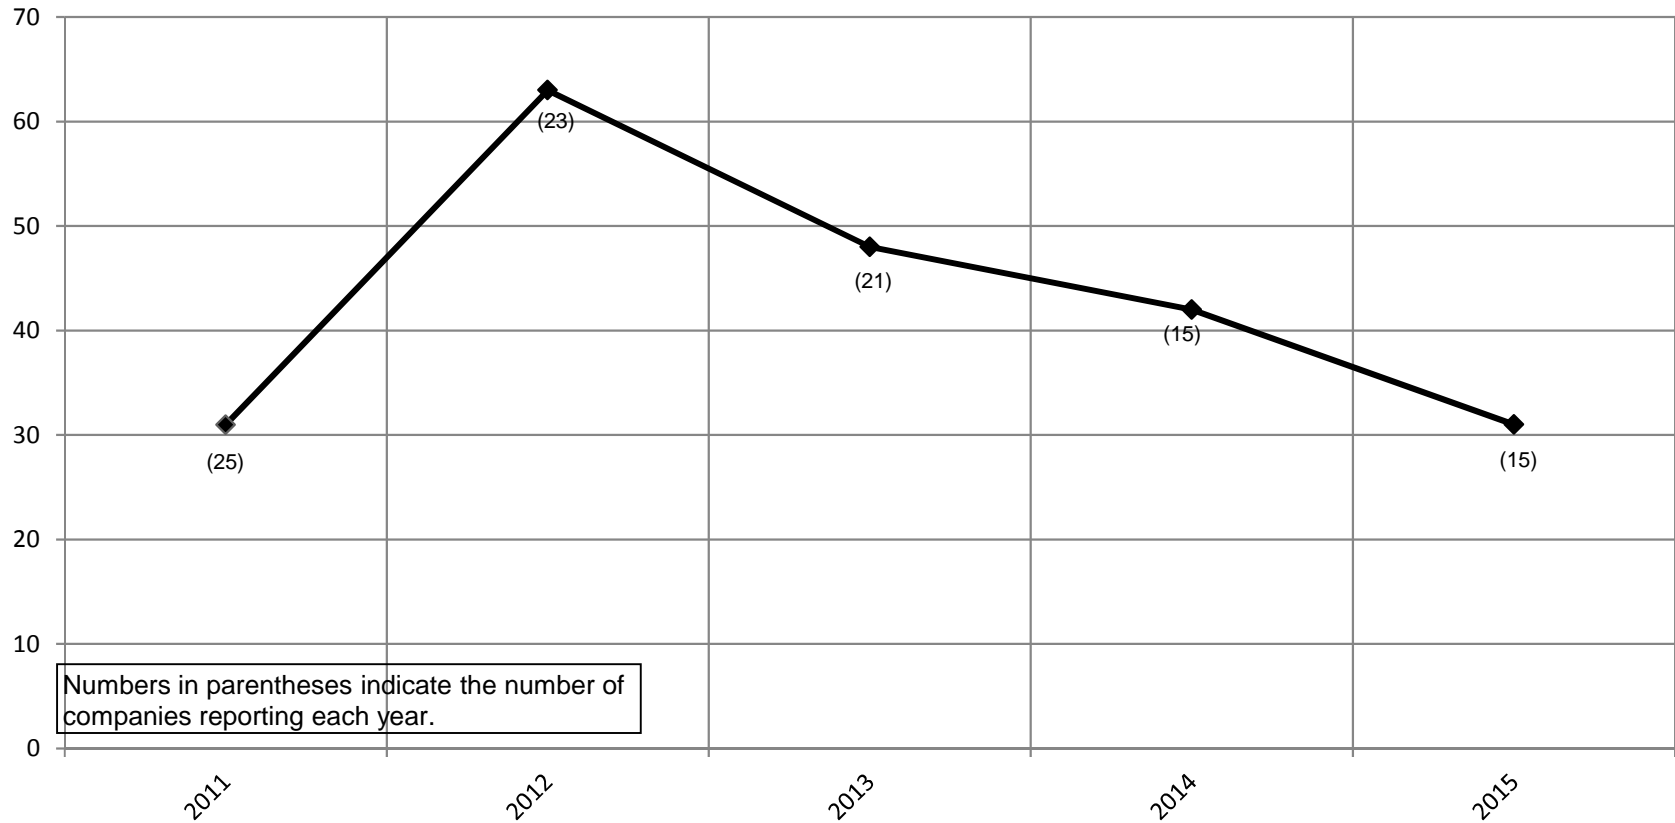

Historical Dramas Cancellations 2011 - 2015 Chart 4

Numbers in parentheses indicate the number of companies reporting each year.

Institute of Outdoor Theatre, East Carolina University
109 Erwin Building Greenville, NC 27858-4353
Phone: (252) 328-5363 Fax: (252) 328-0968
Email: outdoor@ecu.edu <http://www.outdoor-theatre.org/>

2015 = 31