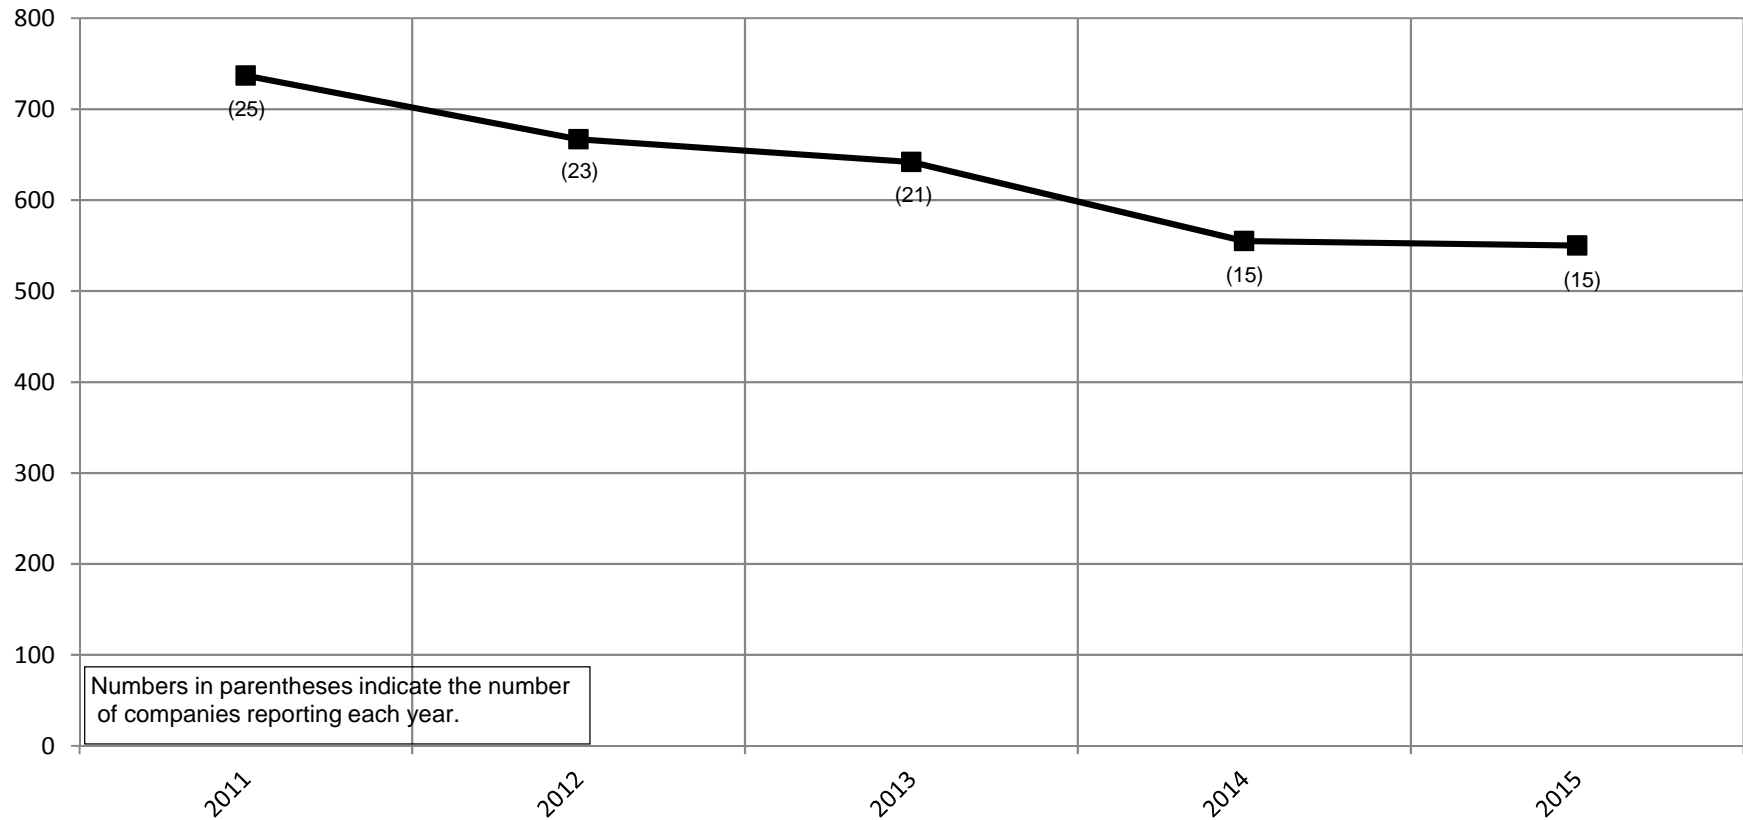

Historical Dramas Completed Performances 2011-2015 Chart 3

Institute of Outdoor Theatre, East Carolina University
109 Erwin Building, Greenville, NC 27858-4353
Phone: (252) 328-5363 Fax: (252) 328-0968
Email: outdoor@ecu.edu - <http://www.outdoor-theatre.org>

2015 = 550