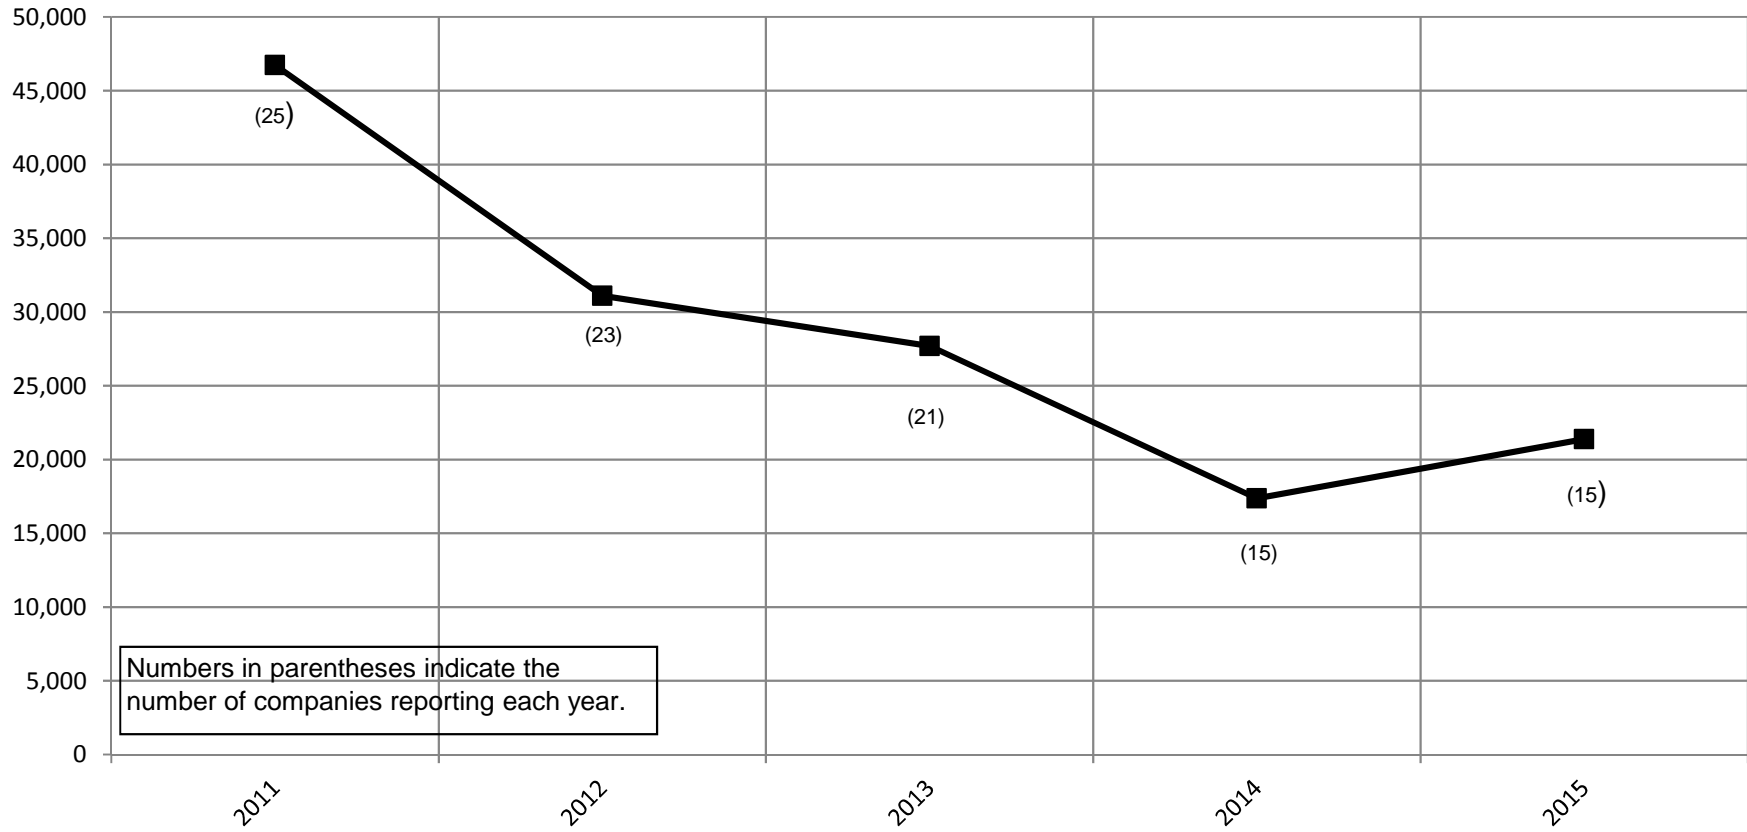

Historical Outdoor Dramas Complimentary Tickets 2011 - 2015 Chart 1

Institute of Outdoor Theatre, East Carolina University
109 Erwin Building, Greenville, NC 27858-4353
Phone: (252) 328-5363 Fax: (252) 328-0968
Email: outdoor@ecu.edu <http://www.outdoor-theatre.org>

2015 = 21,383