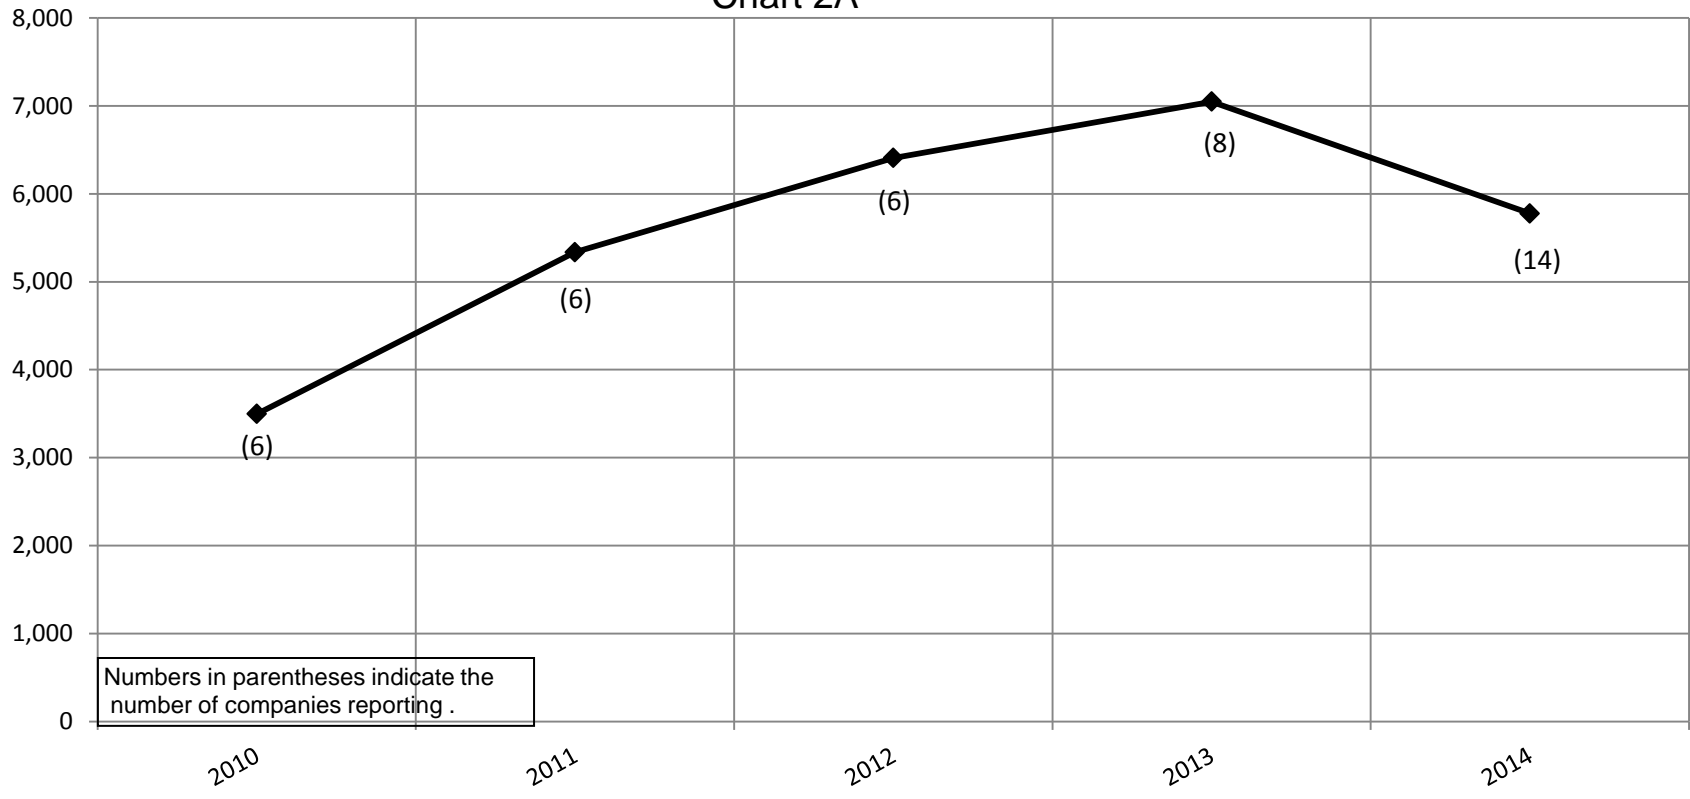

2014 = 12,641

Variety (Musicals & Plays) Average Nightly Paid Attendance 2010 - 2014

(Theatres with Paid Admission)

Chart 2A

Numbers in parentheses indicate the number of companies reporting .

Institute of Outdoor Theatre, East Carolina University
201 Erwin Building, Greenville, NC 27858-4353
Phone: (252) 328-5363 Fax: (252) 328-0968
Email: outdoor@ecu.edu Web: <http://www.outdoor-theatre.org>