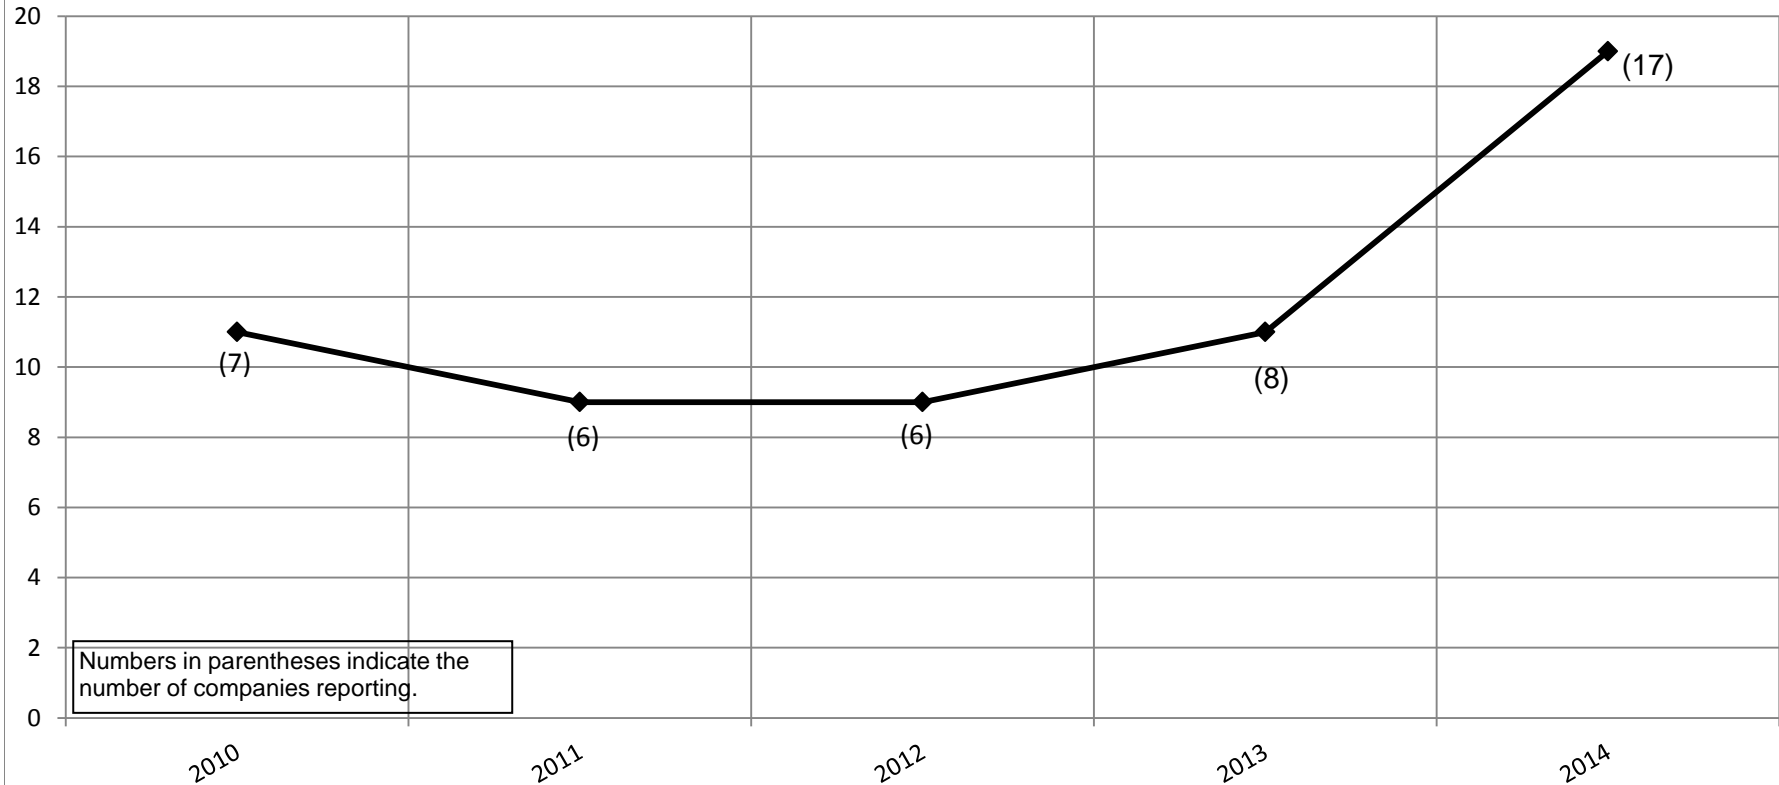

Variety (Musicals & Plays) Cancellations 2010 - 2014 Chart 4

Institute of Outdoor Theatre, East Carolina University
201 Erwin Building, Greenville, NC 27858-4353
Phone: (252) 328-5363 Fax: (252) 328-0968
Email: outdoor@ecu.edu Web: <http://www.outdoor-theatre.org>

2014 = 19