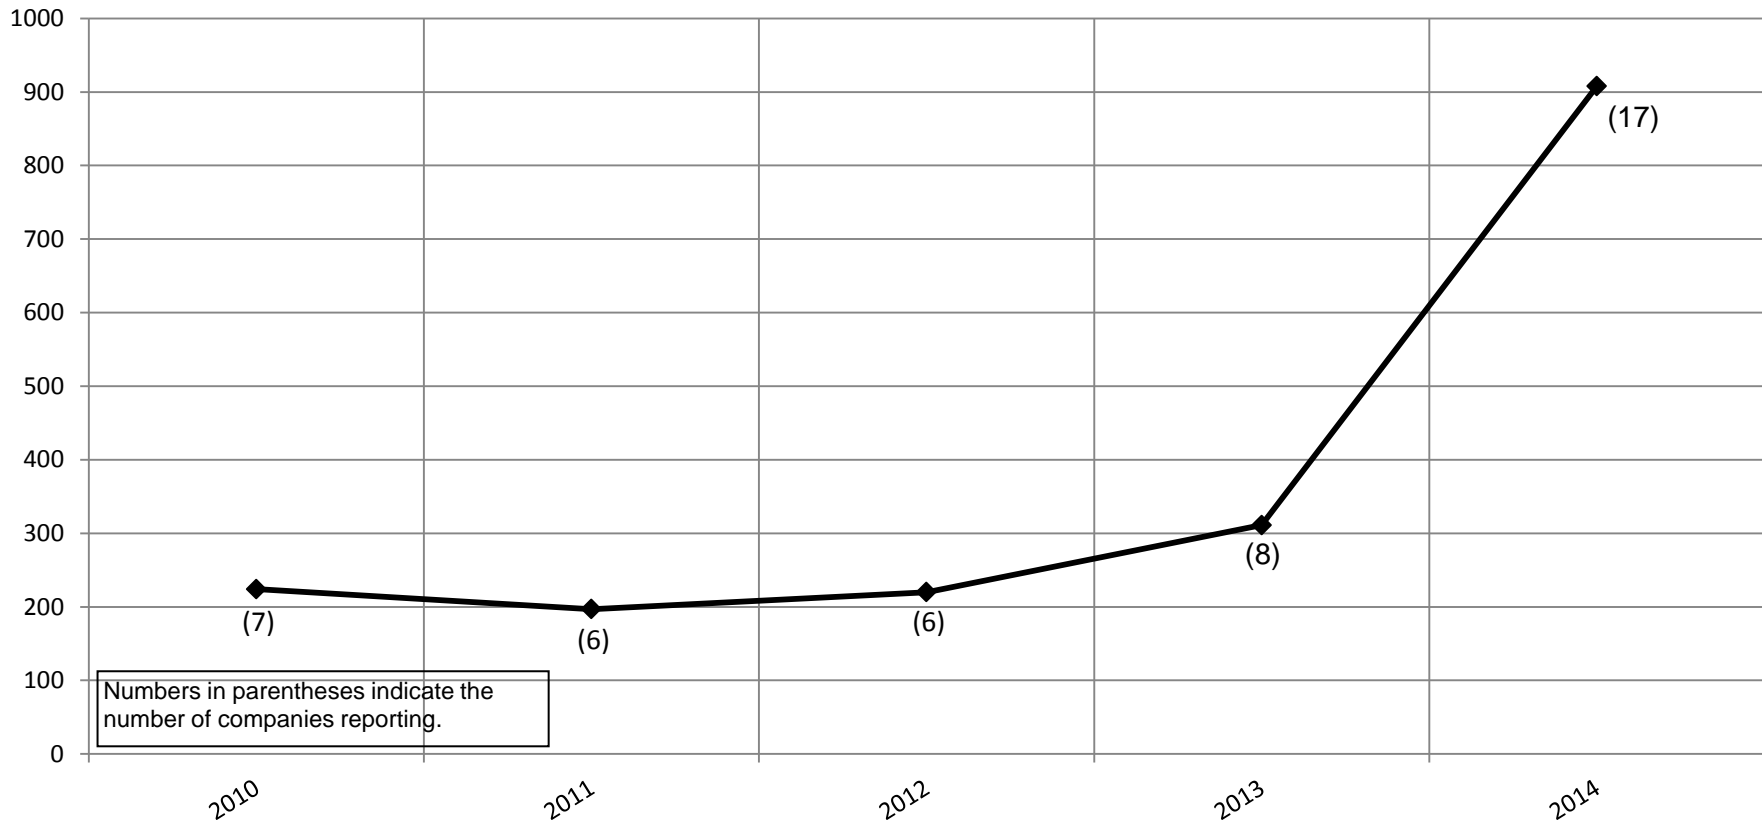

Variety (Musicals & Plays) Completed Performances 2010 - 2014 Chart 3

Numbers in parentheses indicate the number of companies reporting.

Institute of Outdoor Theatre, East Carolina University
201 Erwin Building, Greenville, NC 27858-4353
Phone: (252) 328-5363 Fax: (252) 328-0968
Email: outdoor@ecu.edu Web: <http://www.outdoor-theatre.org>

2014 = 908