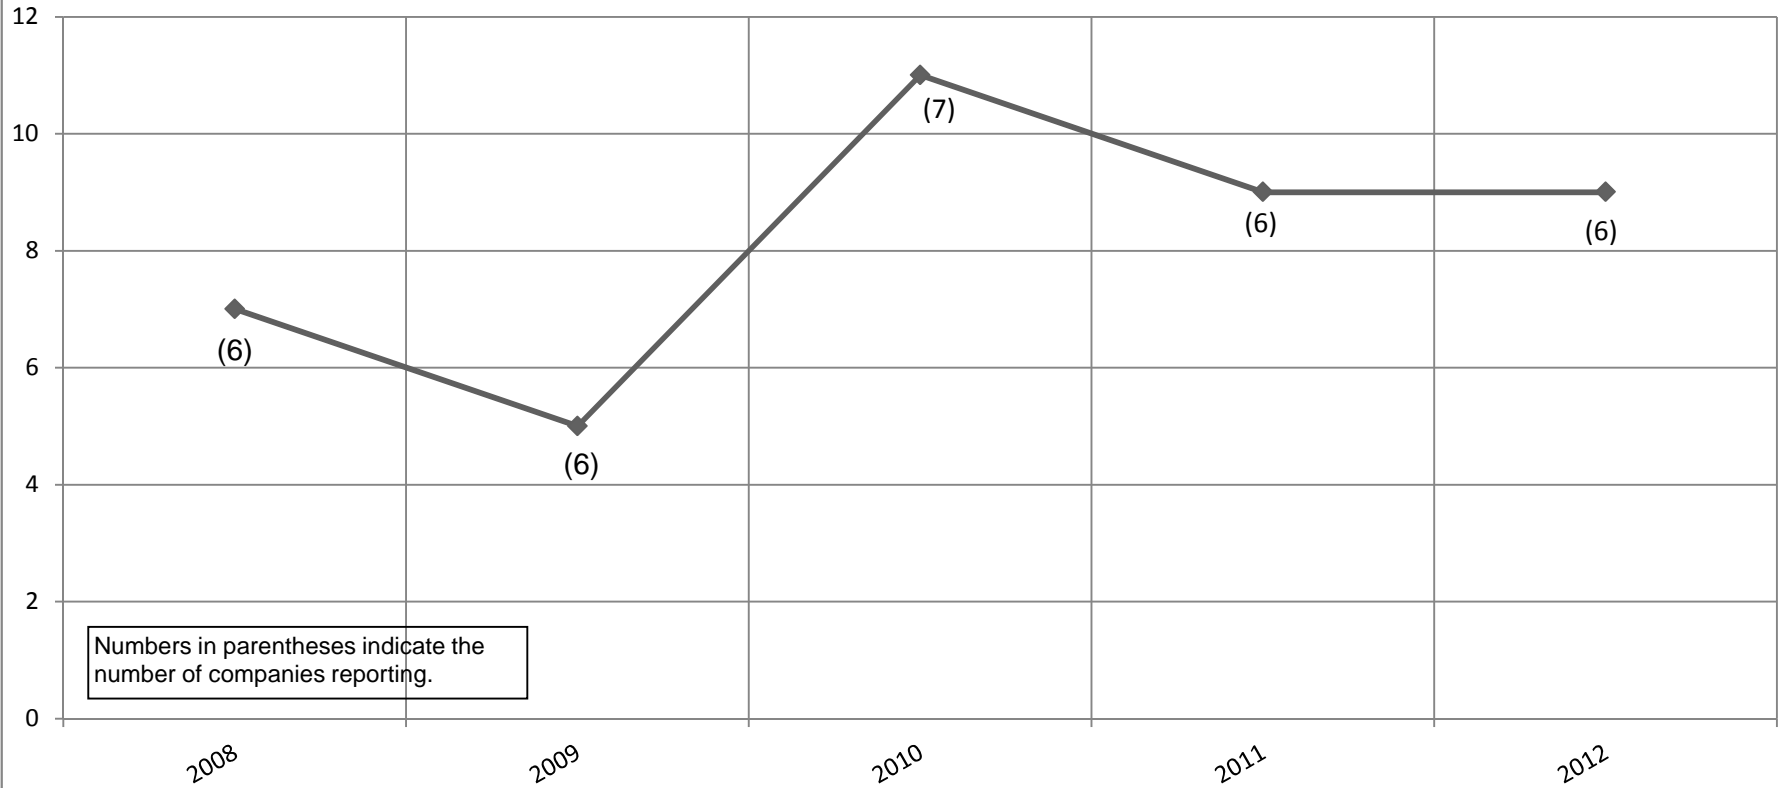

**Variety
Cancellations
2008 - 2012
Chart 4**

Numbers in parentheses indicate the number of companies reporting.

Institute of Outdoor Drama, East Carolina University
201 Erwin Building, Greenville, NC 27858-4353
Phone: (252) 328-5363 Fax: (252) 328-0968
Email: outdoor@ecu.edu Web: <http://www.outdoordrama.org>

2012 = 9