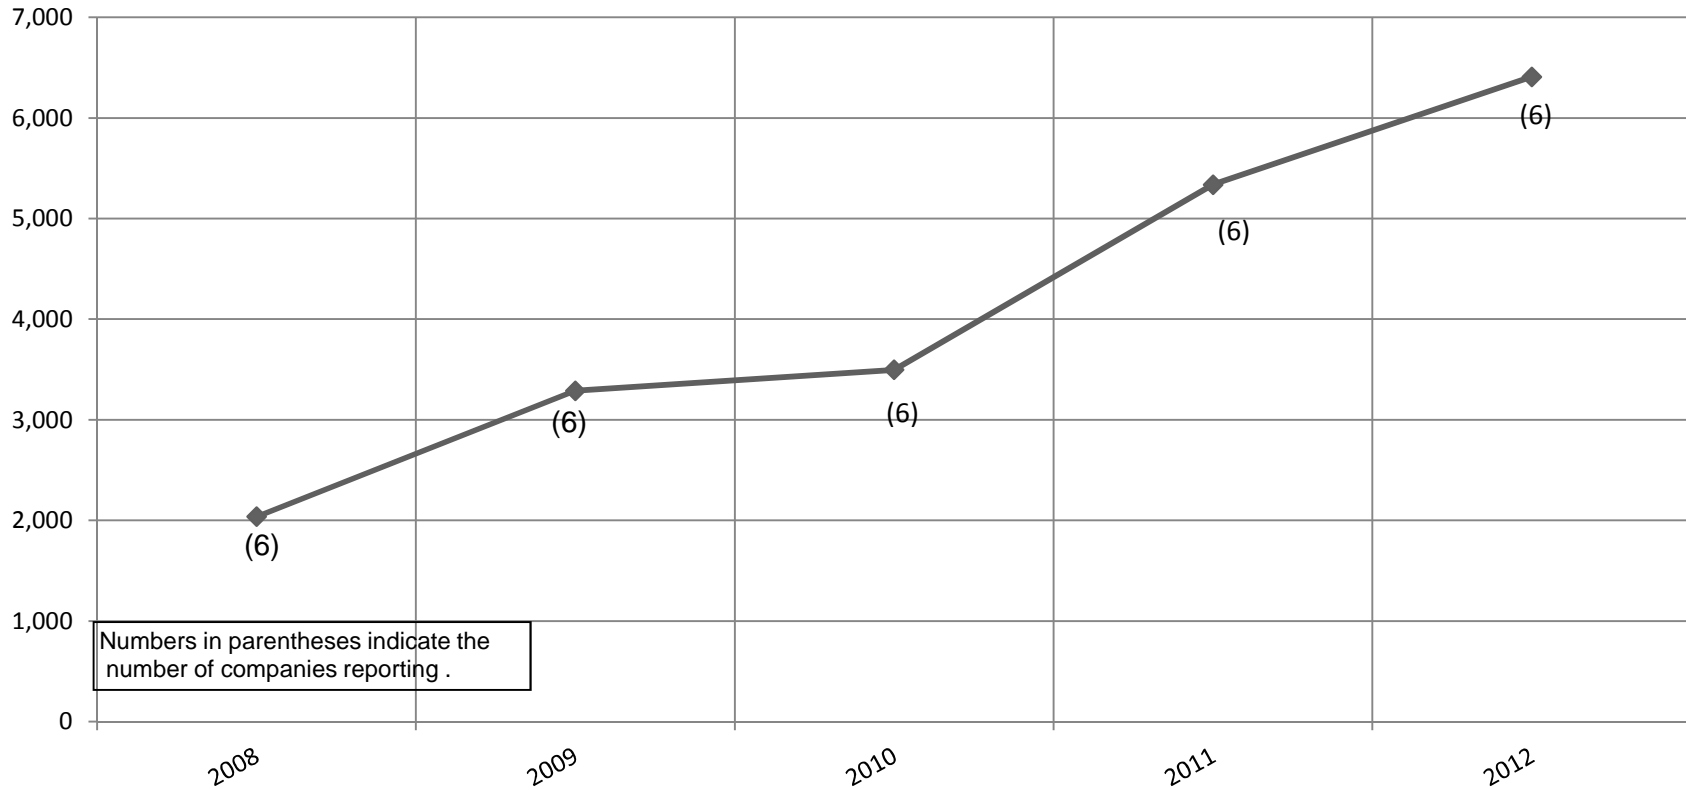

2012 = 15,692

Variety
Total Average Nightly Paid Attendance
2008 - 2012
Chart 2

Institute of Outdoor Drama, East Carolina University
201 Erwin Building, Greenville, NC 27858-4353
Phone: (252) 328-5363 Fax: (252) 328-0968
Email: outdoor@ecu.edu Web: <http://www.outdoordrama.org>