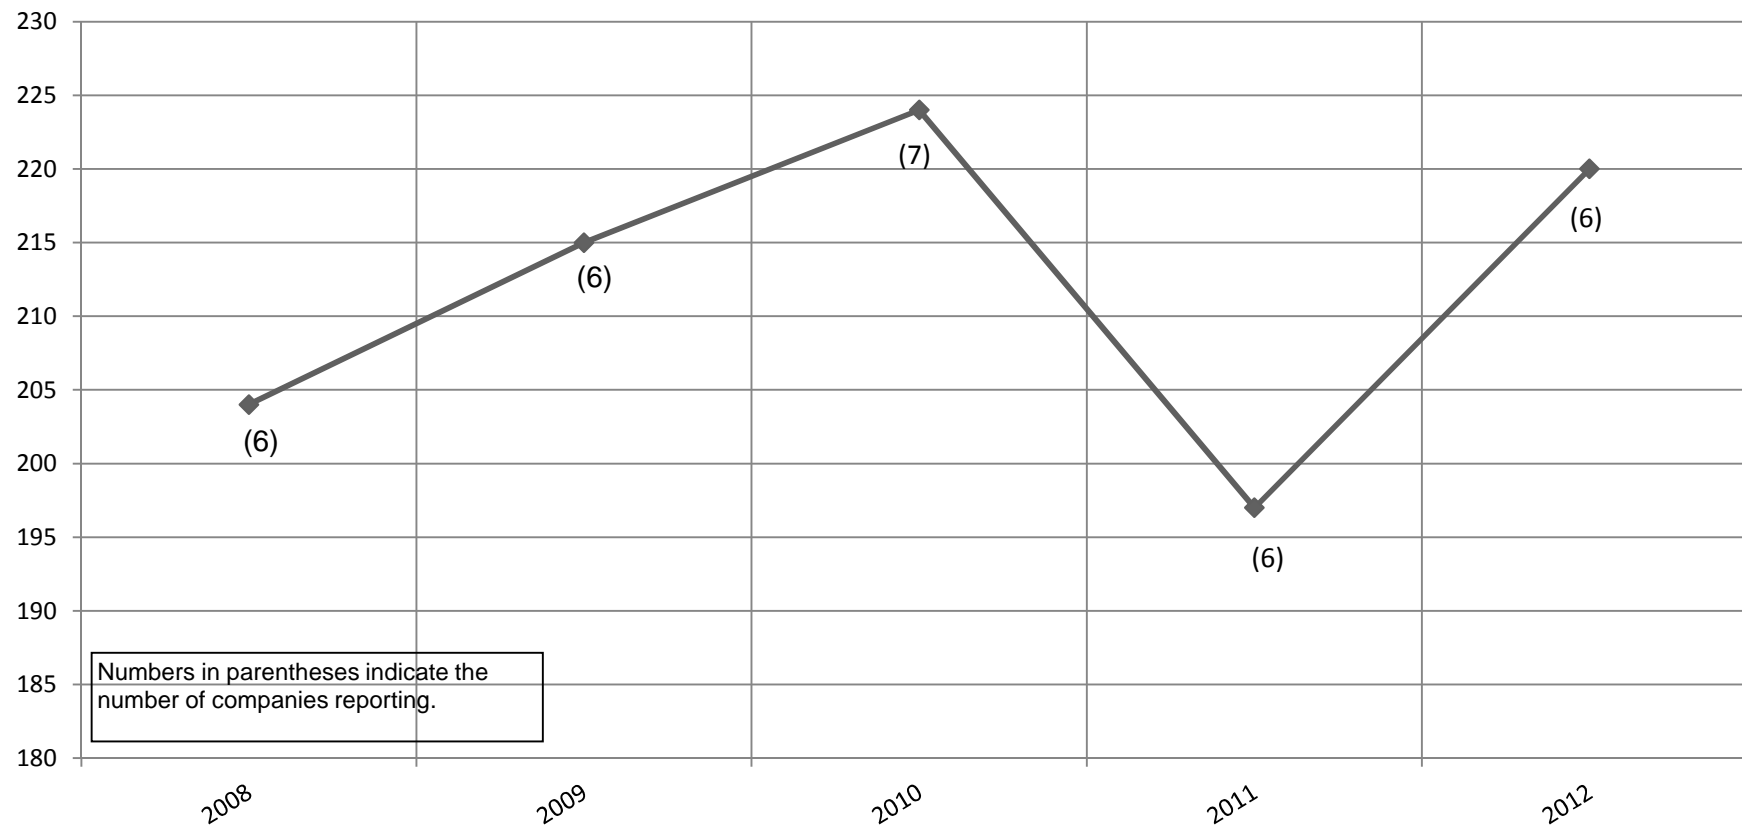

**Variety
Completed Performances
2008 - 2012
Chart 3**

Numbers in parentheses indicate the number of companies reporting.

Institute of Outdoor Drama, East Carolina University
201 Erwin Building, Greenville, NC 27858-4353
Phone: (252) 328-5363 Fax: (252) 328-0968
Email: outdoor@ecu.edu Web: <http://www.outdoordrama.org>

2012 = 220