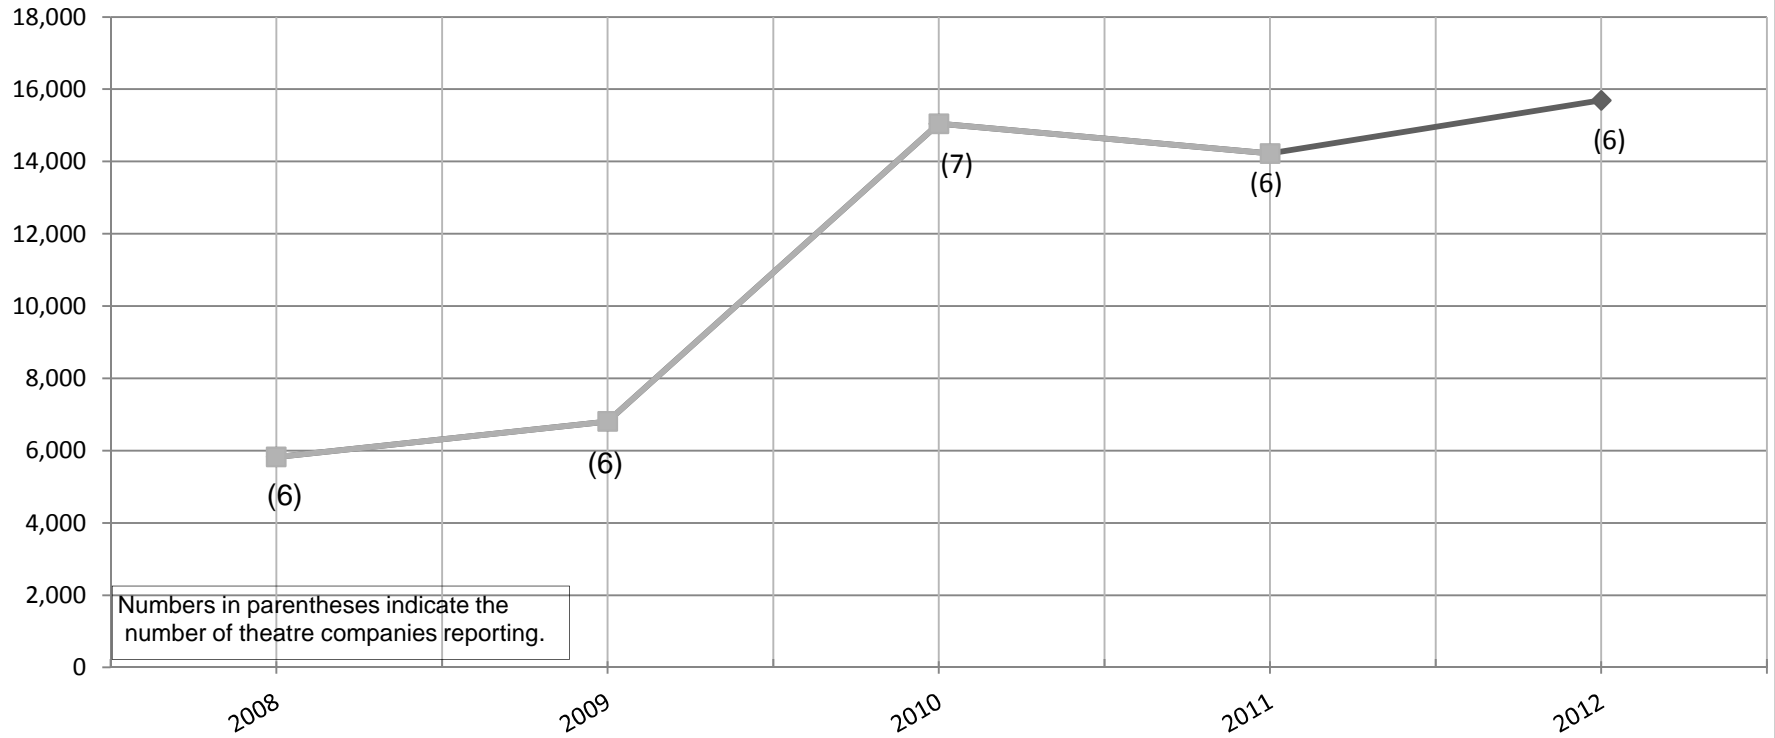

**Variety
Complimentary Tickets
2008 - 2012
Chart 1**

**Institute of Outdoor Drama, East Carolina University
201 Erwin Building, Greenville, NC 27858-4353
Phone: (252) 328-5363 Fax: (252) 328-0968
Email: outdoor@ecu.edu Web: <http://www.outdoordrama.org>**

2012 = 15,692