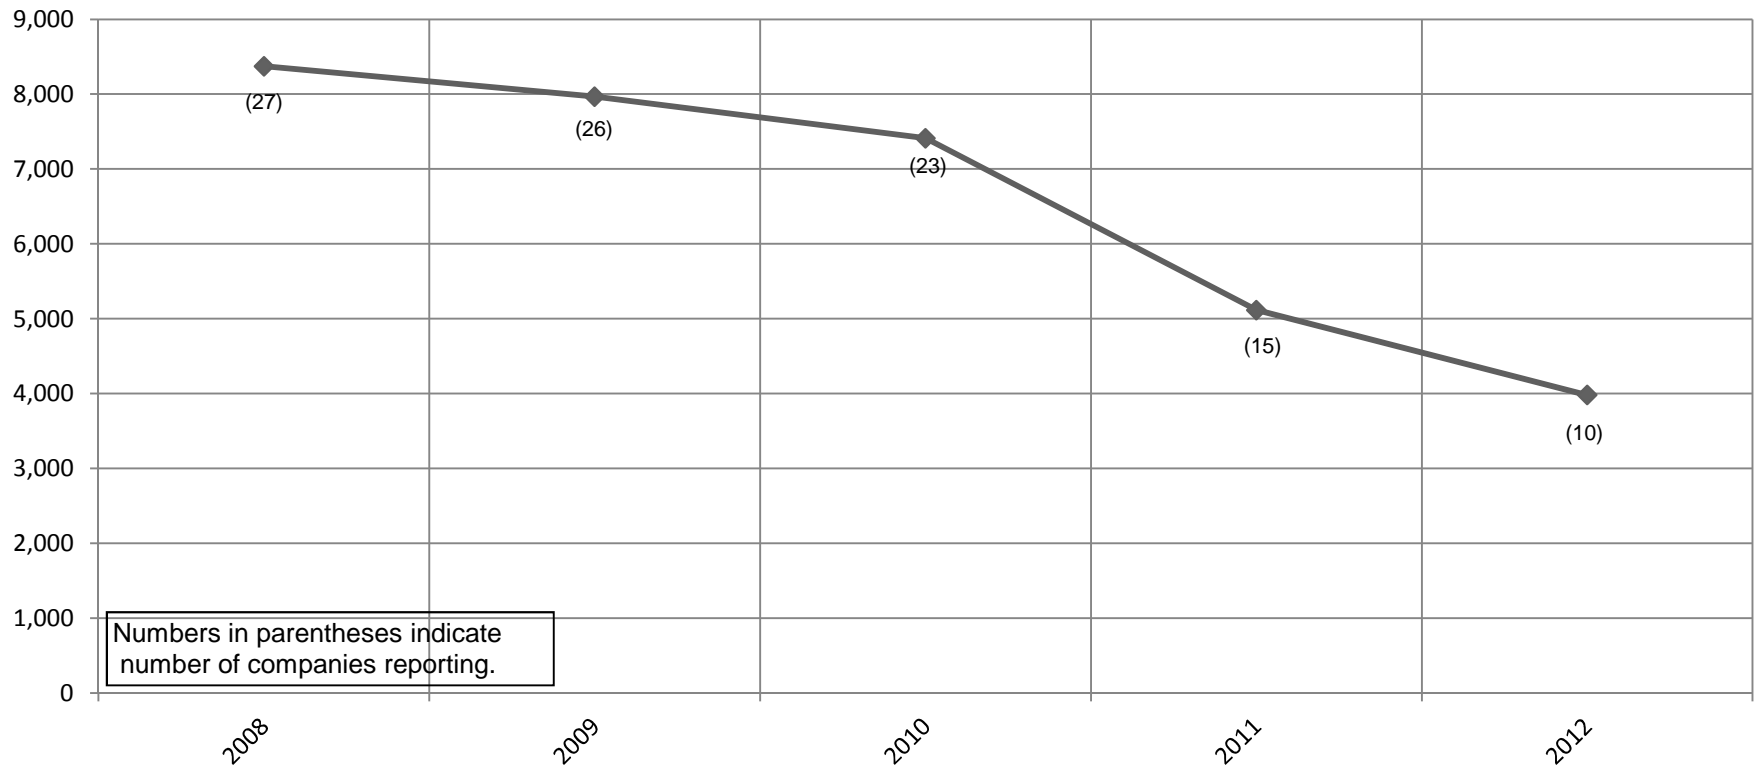

Final Report - 2012
 Outdoor Drama Attendance
Shakespeare Festivals
 December 7, 2012

	Drama	Type	Paying Attendees	Comps	Total Attendance	Scheduled Performances	Completed Performances	Cancellations	(Total) Average Nightly Paying Attendees	(Total) Average Nightly Free Theatre Attendance	2011 Comparisons Total Attendance
1	American Players Theatre Spring Green, WI	S	80,417	3,850	84,267	95	92	3	874		93,073
2	Charlotte Shakespeare Festival Charlotte, NC	S	0	3,680	3,680	14	14	0		263	NA
3	Colorado Shakespeare Festival Boulder, CO	S	15,496	2,084	17,580	30	26	4	596		20,719
4	Commonwealth Shakespeare Company Boston, MA	S	0	62,000	62,000	18	13.5	4.5		4,592	92,000
5	Door Shakespeare Baileys Harbor, WI	S	2,398	210	2,608	36	33	3	73		4,186
6	Emily Ann Theatre & Gardens Wimberley, TX	S	3,400	181	3,581	35	35	0	97		2,845
7	Harrisburg Shakespeare Festival Harrisburg, PA	S	0	2,826	2,826	10	8	2		353	2,826
8	Idaho Shakespeare Festival Boise, ID	S	52,622	5,790	58,412	92	92	0	572		56,624
9	Illinois Shakespeare Festival Normal, IL	S	9,582	0	9,582	36	35	1	274		12,040
10	Kentucky Shakespeare Festival Louisville, KY	S	0	9,081	9,081	18	15	3		605	15,066
11	Montford Park Players Asheville, NC	S	711	8,147	8,858	55	54	1	71	185	6,340
12	Nebraska Shakespeare Festival Omaha, NE	S	0	18,000	18,000	12	12	0		1,500	20,000
13	Oklahoma Shakespeare in the Park Edmond, OK	S	3,924	338	4,562	31	29	2	135		4,057
14	Oregon Shakespeare Festival Ashland, OR	S	91,909	10,940	102,849	114	114	0	806		112,629
15	Seattle Shakespeare/Wooden O Seattle, WA	S	0	10,400	10,400	40	40	0		260	11,640

2012 = 27,613

**Shakespeare Festivals
Average Nightly Paid Attendance
2008-2012
(Theatres with Paid Admission)
Chart 2A**

**Institute of Outdoor Drama, East Carolina University
201 Erwin Building, Greenville, NC 27858-4353
Phone: (252) 328-5363 Fax: (252) 328-0968
Email: outdoor@ecu.edu - <http://www.outdoordrama.org>**