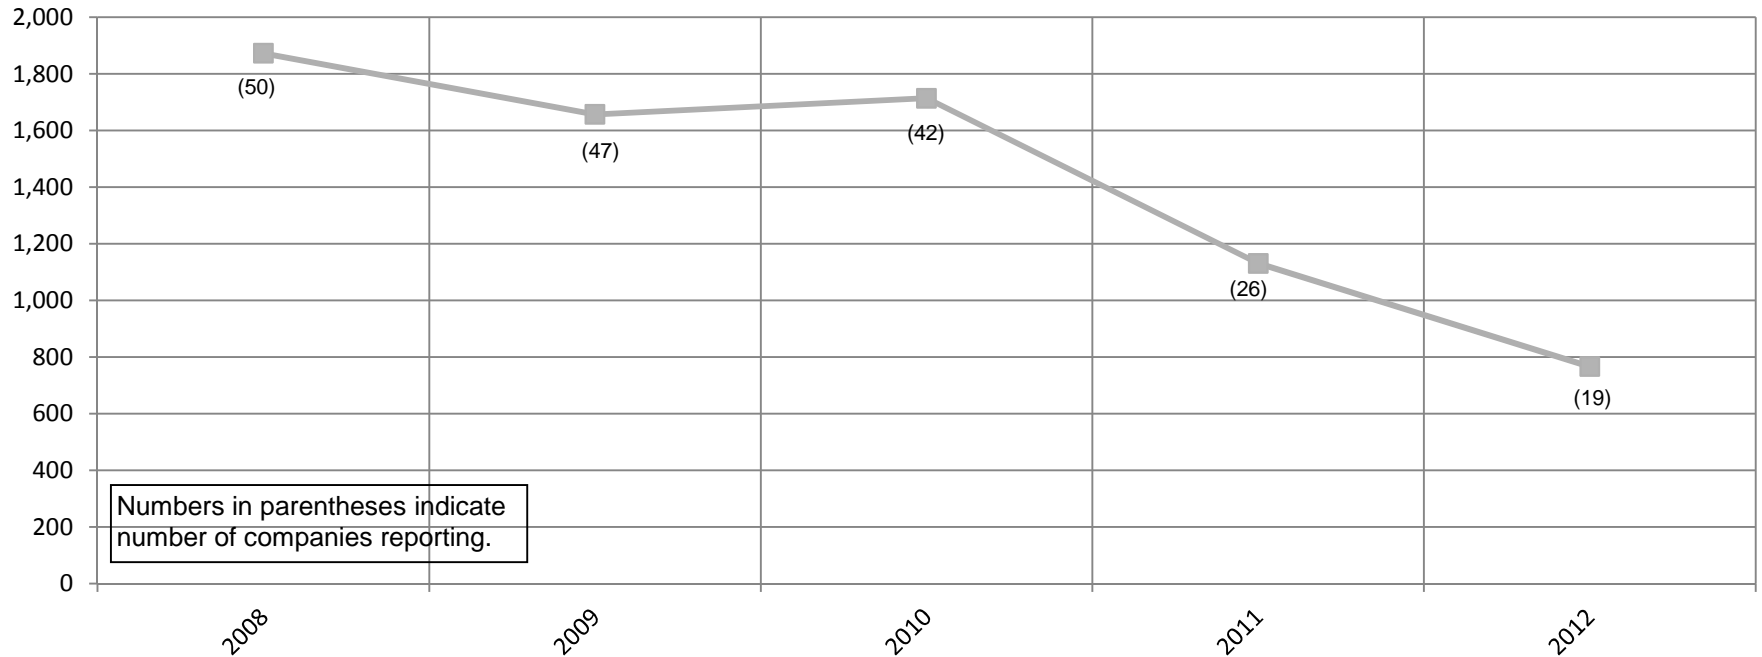

**Shakespeare Festivals
Completed Performances
2008-2012**
(Theatres With Paid and Free Admission)
Chart 3

Institute of Outdoor Drama, East Carolina University
201 Erwin Building Greenville, NC 27858-4353
Phone: (252) 328-5363 Fax: (252) 328-0968
Email: outdoor@ecu.edu - <http://www.outdoordrama.org>

2012 = 766