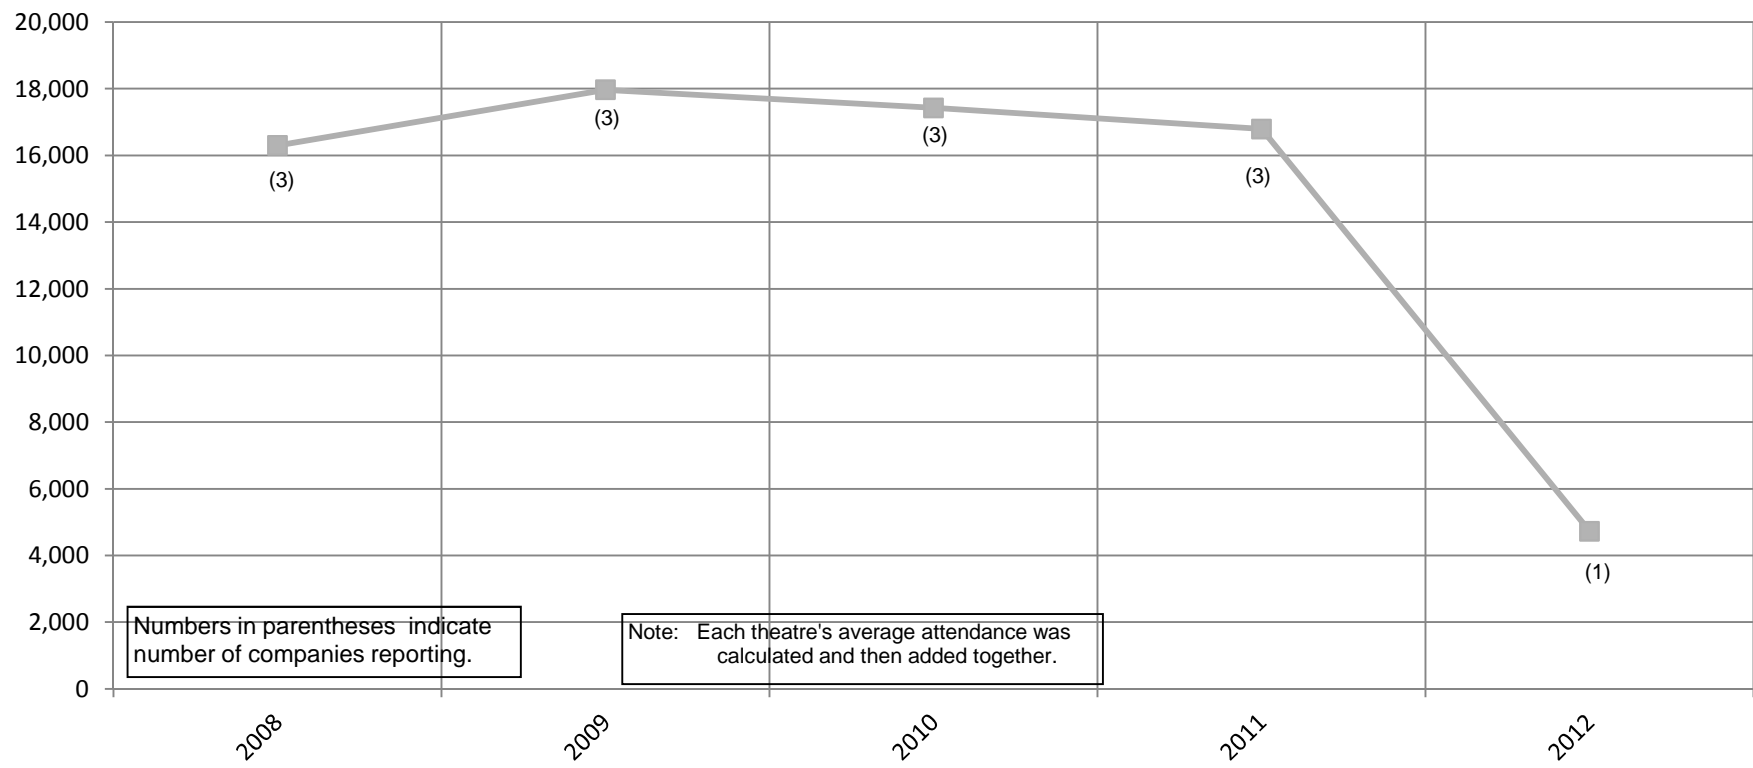

2012 = 4,326

**Religious Dramas
Average Nightly Attendance
2008-2012
(Theatres With Paid Admission)
Chart 2A**

Numbers in parentheses indicate number of companies reporting.

**Institute of Outdoor Drama, East Carolina University
201 Erwin Building, Greenville, NC 27858-4353
Phone: (252) 328-1328 Fax: (252) 328-0968
Email: outdoor@ecu.edu - <http://www.outdoordrama.org>**

2012 = 3,835

**Religious Dramas
Average Nightly Attendance
2008-2012
(Theatres With Free Admission)
Chart 2B**

Numbers in parentheses indicate number of companies reporting.

Note: Each theatre's average attendance was calculated and then added together.