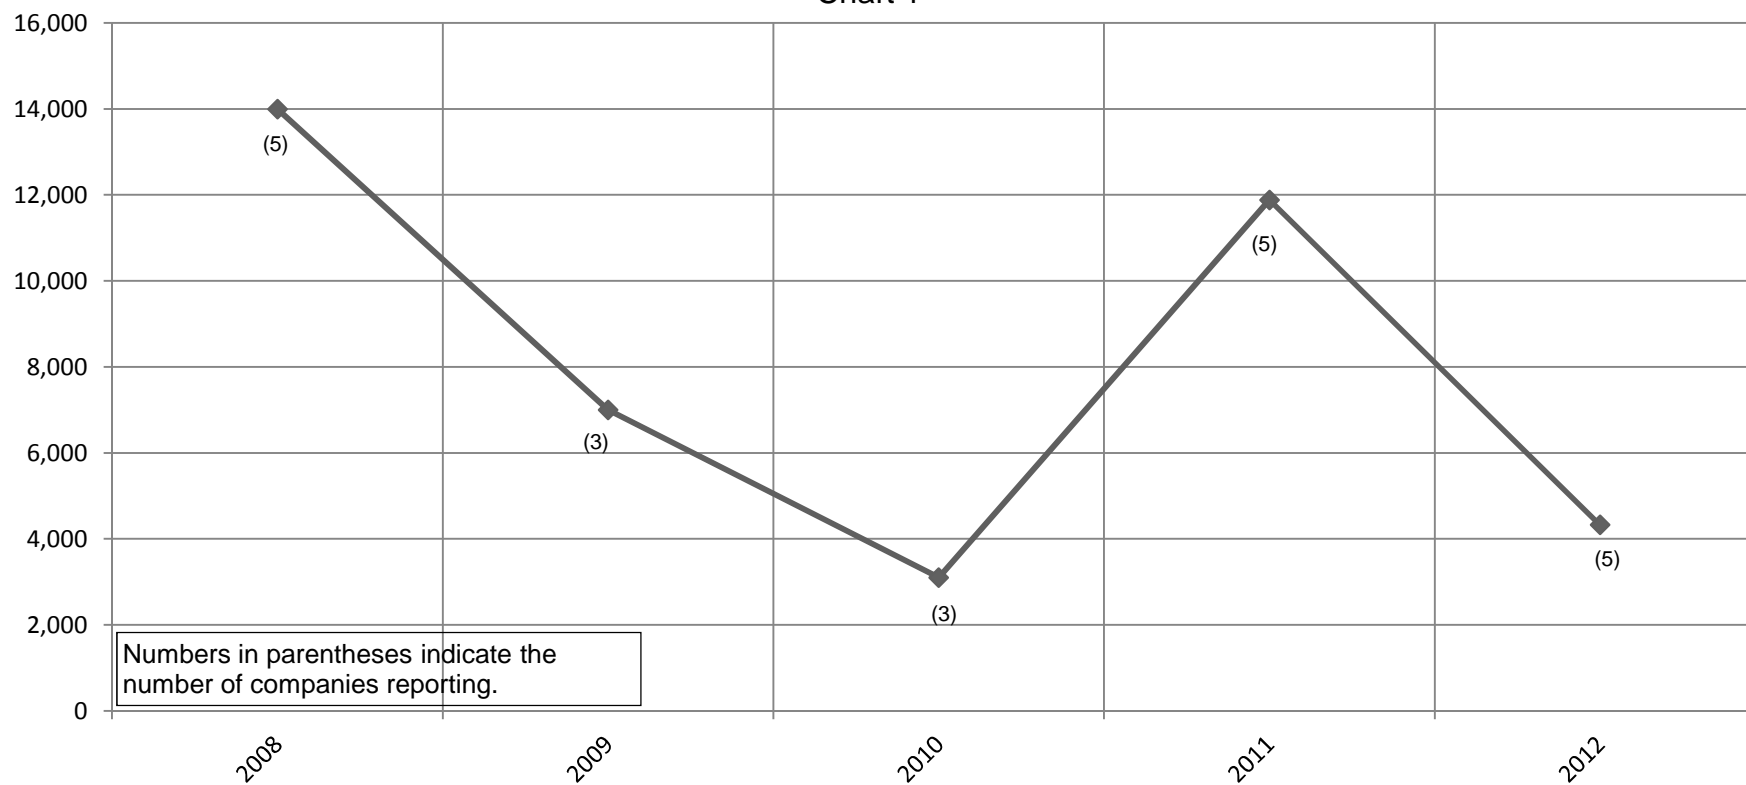

**Religious Dramas
Complimentary Tickets
2008-2012**
(Theatres with Paid Admission)
Chart 1

Institute of Outdoor Drama, East Carolina University
201 Erwin Building, Greenville, NC 27858-4353
Phone: (252) 328-5363 Fax: (252) 328-0968
Email: outdoor@ecu.edu - <http://www.outdoordrama.org>

2012 = 4,326