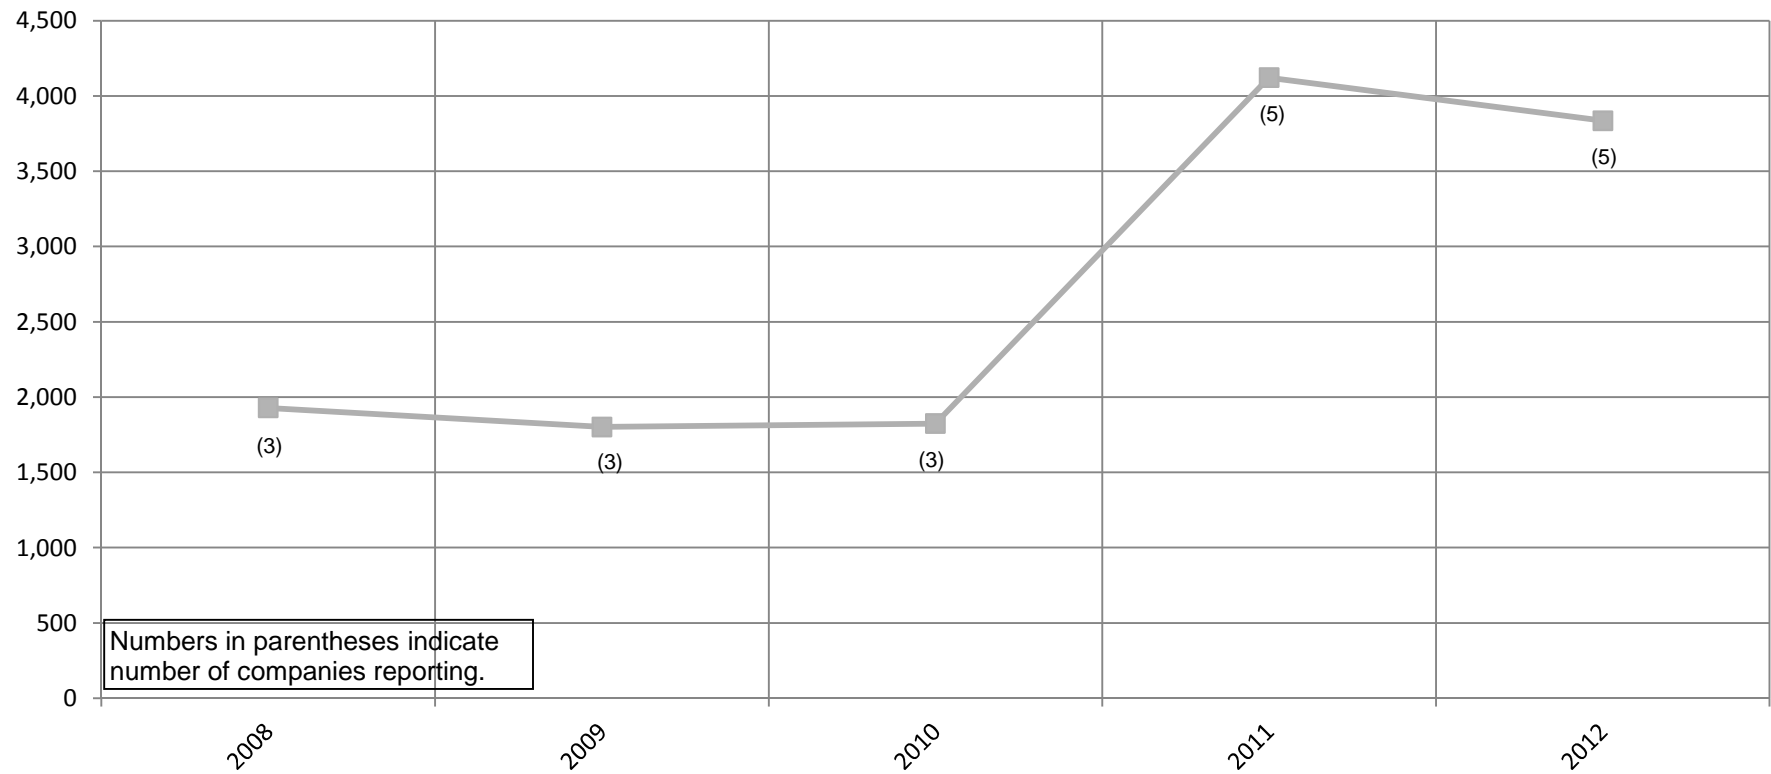

2012 = 4,326

**Religious Dramas
Average Nightly Attendance
2008-2012
(Theatres With Paid Admission)
Chart 2A**

Numbers in parentheses indicate number of companies reporting.

**Institute of Outdoor Drama, East Carolina University
201 Erwin Building, Greenville, NC 27858-4353
Phone: (252) 328-1328 Fax: (252) 328-0968
Email: outdoor@ecu.edu - <http://www.outdoordrama.org>**

2012 = 3,835

**Religious Dramas
Average Nightly Attendance
2008-2012
(Theatres With Free Admission)
Chart 2B**

Numbers in parentheses indicate number of companies reporting.

Note: Each theatre's average attendance was calculated and then added together.