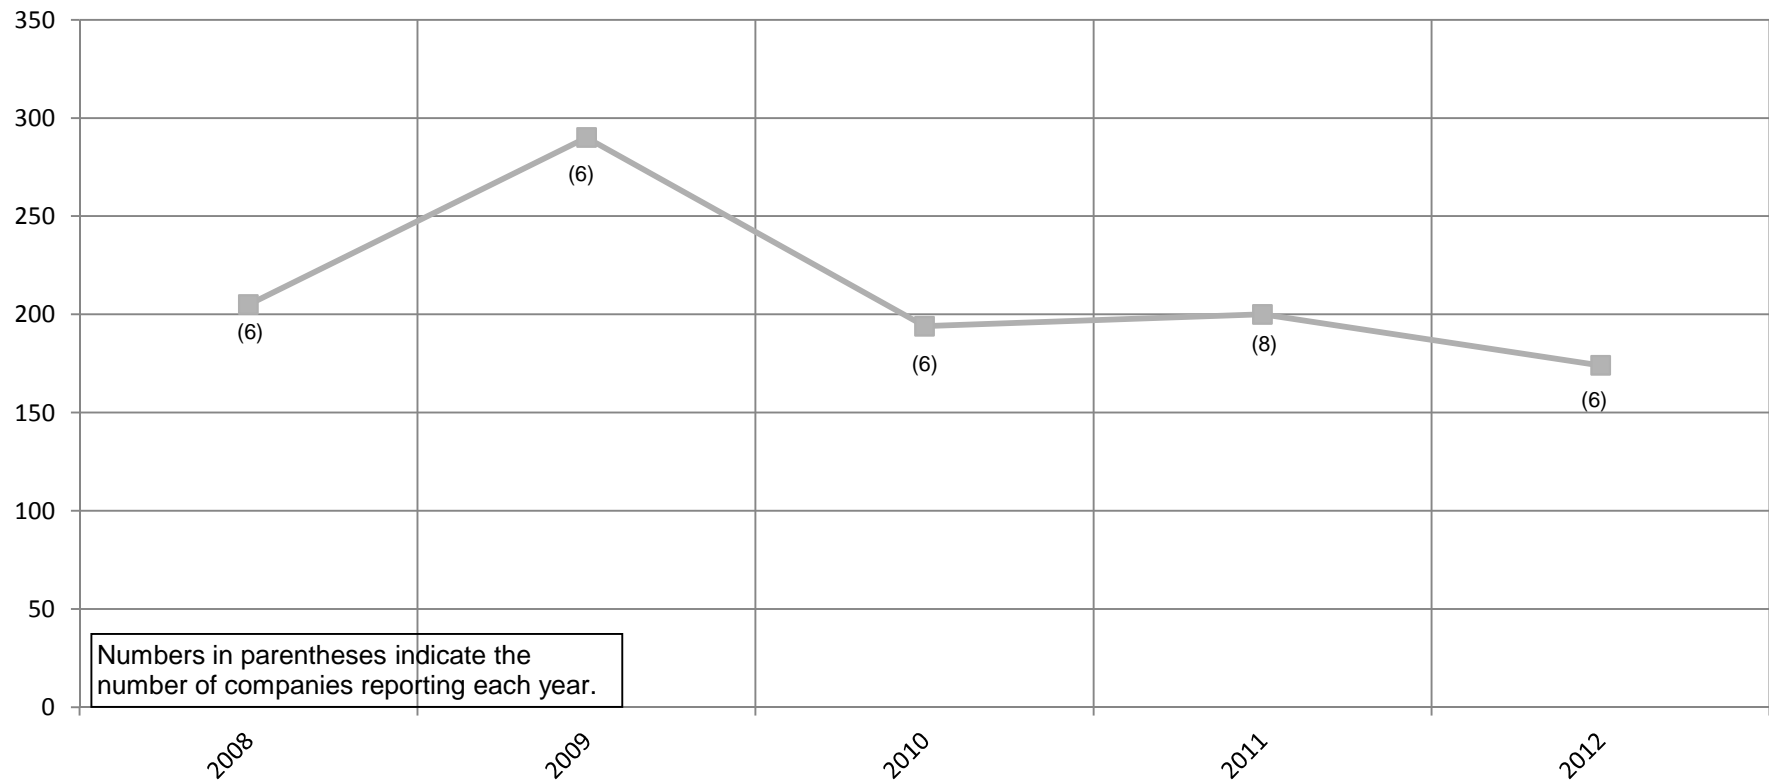

Religious Dramas
Number of Completed Performances
2008-2012
(Theatres with Paid and Free Admission)
Chart 3

Numbers in parentheses indicate the number of companies reporting each year.

Institute of Outdoor Drama, East Carolina University
201 Erwin Building, Greenville, NC 27858-4353
Phone: (252) 328-5363 Fax: (252) 328-0968
Email: outdoor@ecu.edu - <http://www.outdoordrama.org>

2012 = 174