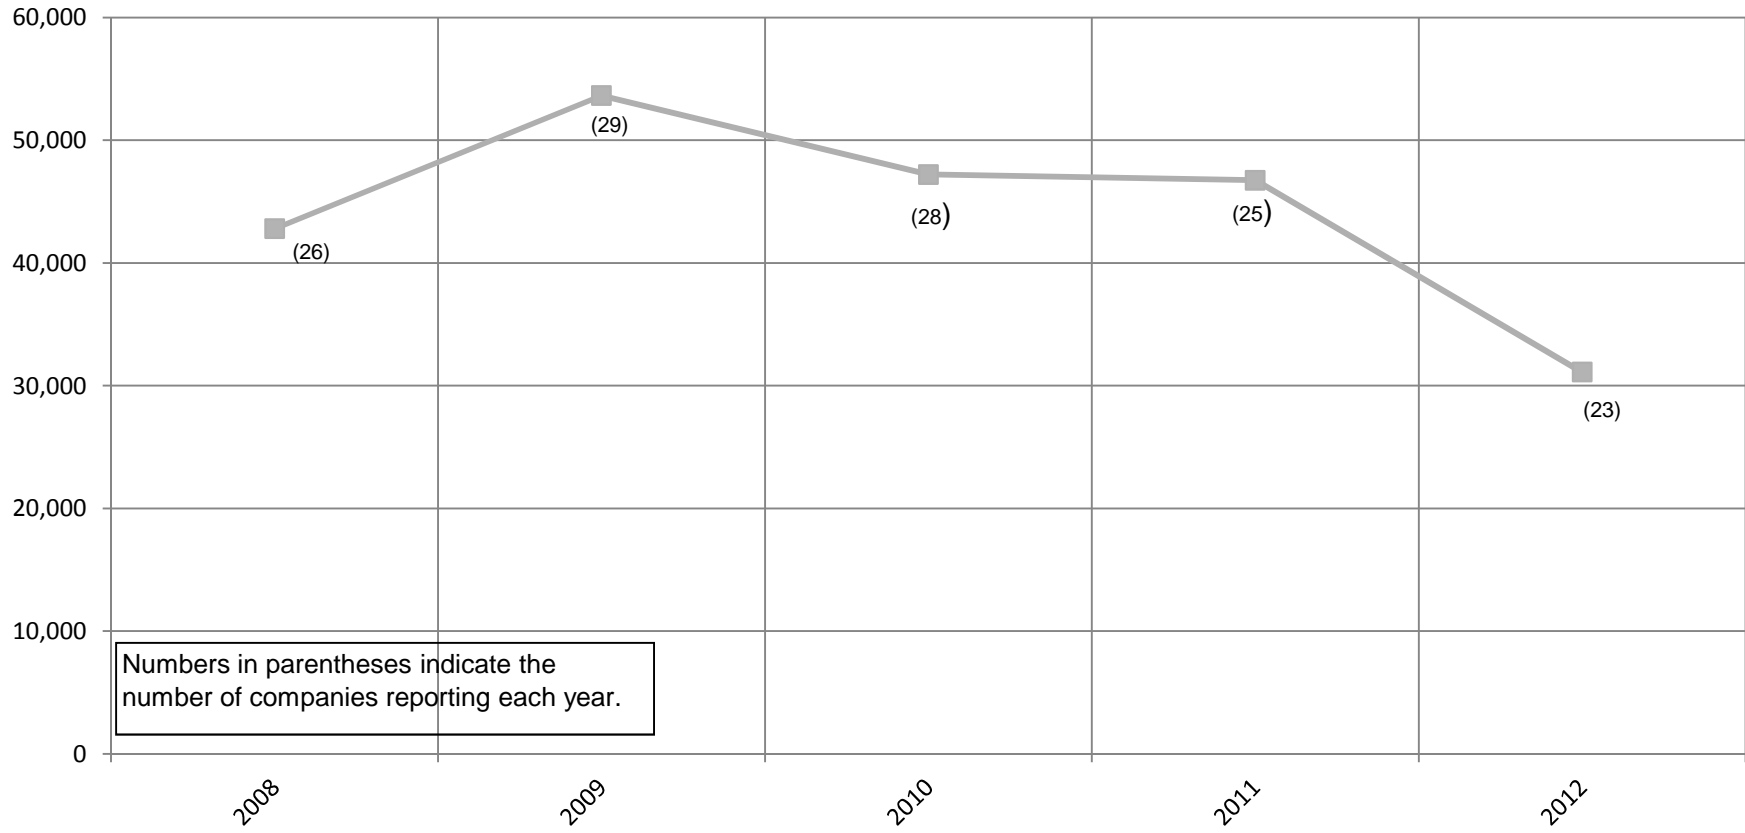

**Historical Outdoor Dramas
Complimentary Tickets
2008 - 2012
Chart 1**

Numbers in parentheses indicate the number of companies reporting each year.

Institute of Outdoor Drama, East Carolina University
201 Erwin Building, Greenville, NC 27858-4353
Phone: (252) 328-5363 Fax: (252) 328-0968
Email: outdoor@ecu.edu <http://www.outdoordrama.org>

2012 = 31,108