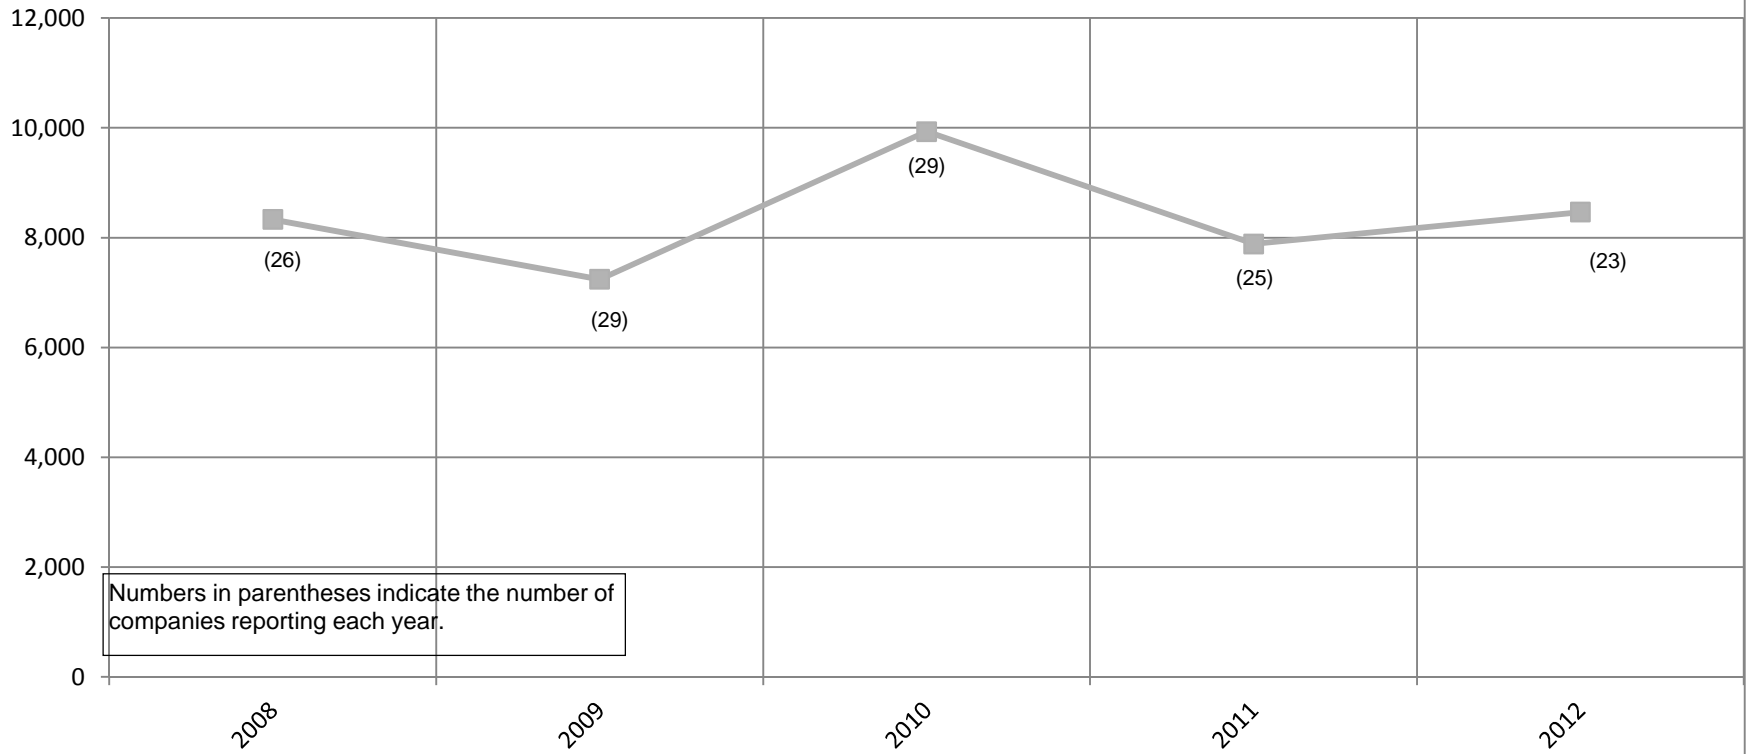

	Drama	Type	Paying Attendees	Comps	Total Attendance	Scheduled Performances	Completed Performances	Cancellations	(Total) Average Nightly Paying Attendees	(Total) Average Nightly Free Theatre Attendance	2011 Comparison Total Attendance
13	Miracle on the Mountain The Crossnore School, Crossnore, NC	H	476	0	476	4	4	0	119		446
14	The Miracle Worker Helen Keller Fdn., Tuscumbia, AL	H	3,200	0	3,200	12	11	1	291		4,625
15	Promised Land Walk in the Light Productions, Bath, NC	H	0	850	850	2	2	0		425	995
16	Ramona Ramona Bowl, Hemet, CA	H	5,638	3,467	9,105	5	5	0	1128		10,081
17	Salado Legends Tablerock Festival, Salado, TX	H	2,559	37	2,596	13	13	0	197		2,330
18	Stephen Foster-The Musical Bardstown, KY	H	21,736	5,605	27,341	68	66	2	329		31,724
19	Sword of Peace/Pathway to Freedom Snow Camp, NC	H	2,713	635	3,348	36	33	3	82		3,740
20	Tecumseh! Scioto Society Inc., Chillicothe, OH	H	36,999	2,914	39,913	74	71	5	521		42,898
21	TEXAS Musical Drama TX Panhandle Hrtg Fdn., Canyon, TX	H	54,888	3,800	58,680	67	67	0	819		54,660
22	Tom Dooley: A Wilkes County Legend Wilkes Playmakers, North Wilkesboro, NC	H	1,100	0	1,100	12	12	0	92		2,683
23	Trail of the Lonesome Pine Lonesome Pine Arts, Big Stone Gap, VA	H	No Report								
24	Trumpet in the Land/The White Savage Ohio Outdoor Hist., New Philidelphia, OH	H	8,482	1,561	10,043	52	45	7	188		10,623
25	Unto These Hills Cherokee Hist.Assn., Cherokee, NC	H	32,981	2,860	35,841	68	67	1	492		36,827
	2012 Attendance Totals										
	Number of Theatres Reporting = 23		254,597	31,108	285,705	728	667	63	8,464	425	

2012 = 31,108

**Historical Dramas
Total Average Nightly Paid Attendance
2008 - 2012
Chart 2**

**Institute of Outdoor Drama, East Carolina University
201 Erwin Building, Greenville, NC 27858-4353
Phone: (252) 328-5363 Fax: (252) 328-0968
Email: outdoor@ecu.edu - <http://www.outdoordrama.org>**