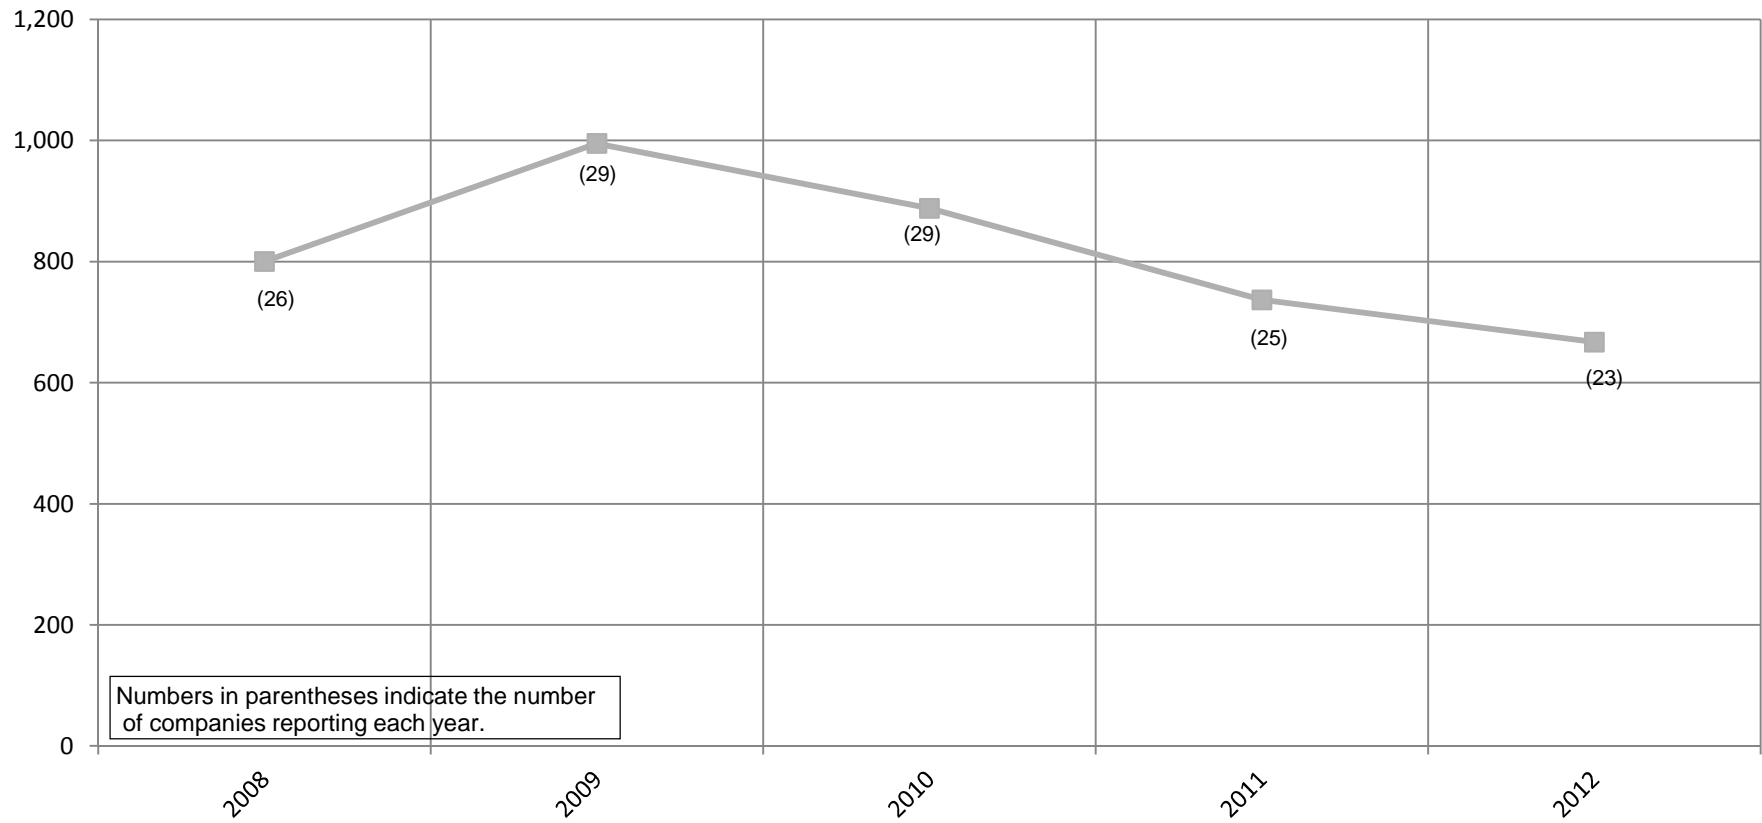

**Historical Dramas
Completed Performances
2008-2012
Chart 3**

Numbers in parentheses indicate the number of companies reporting each year.

Institute of Outdoor Drama, East Carolina University
201 Erwin Building, Greenville, NC 27858-4353
Phone: (252) 328-5363 Fax: (252) 328-0968
Email: outdoor@ecu.edu - <http://www.outdoordrama.org>

2012 = 667