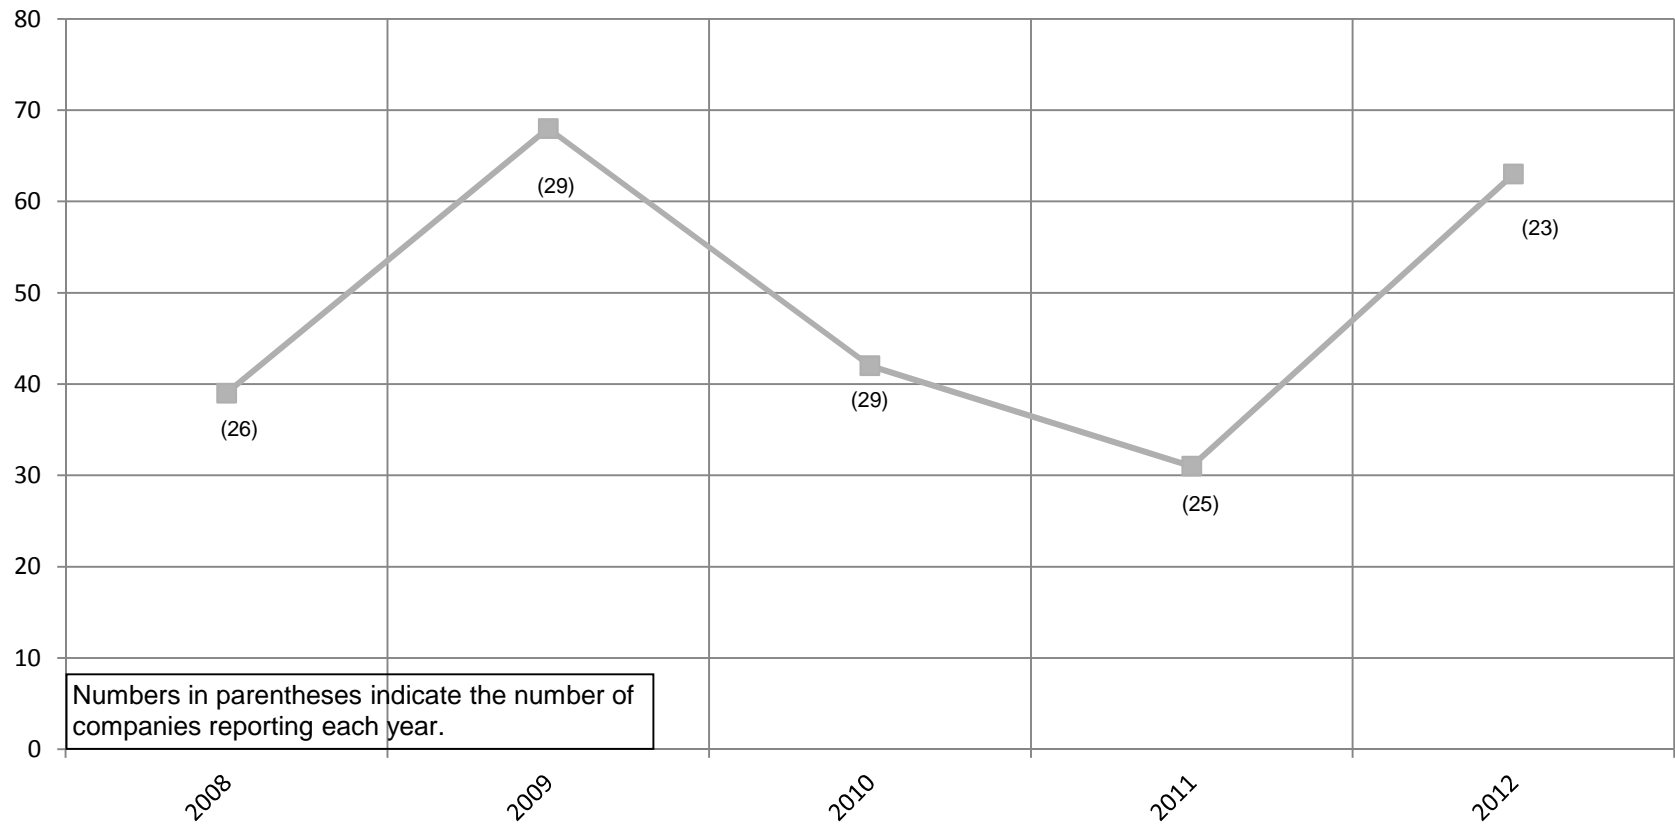

Historical Dramas Cancellations 2008 - 2012 Chart 4

Numbers in parentheses indicate the number of companies reporting each year.

Institute of Outdoor Drama, East Carolina University
201 Erwin Building Greenville, NC 27858-4353
Phone: (252) 328-5363 Fax: (252) 328-0968
Email: outdoor@ecu.edu <http://www.outdoordrama.org/>

2012 = 63